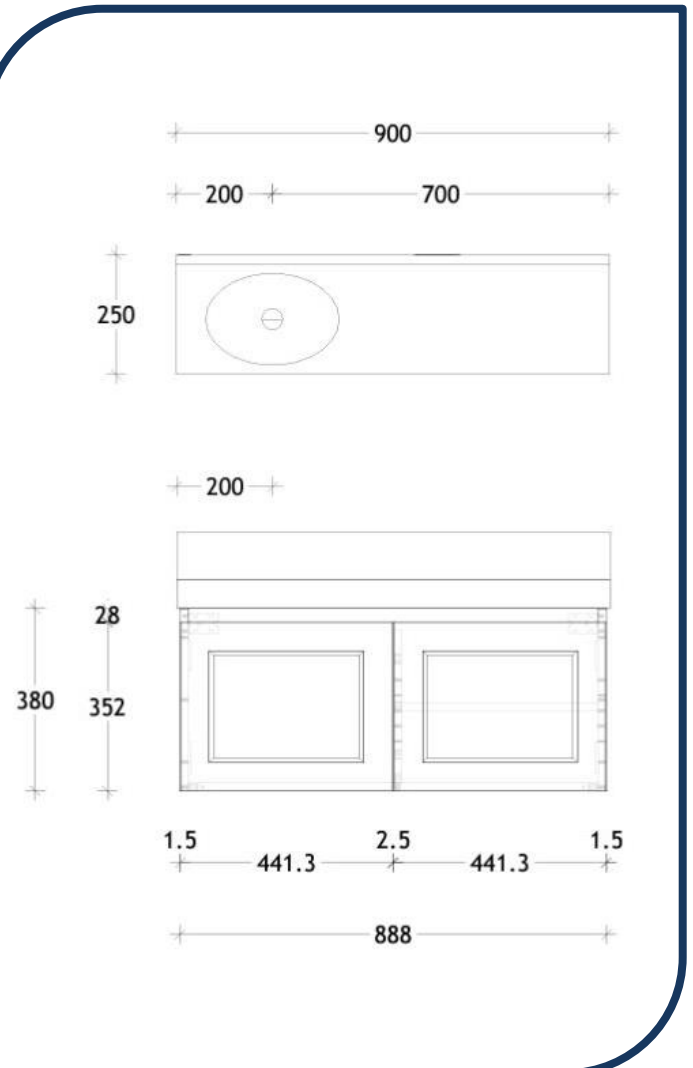

London Mini 900 Wall Hung Vanity with Left Hand Matte Basin CherryPie – TLD900WHMW

Make a statement with the newest style of European inspired vanities.

- ✓ Wall hung vanity with 60mm benchtop
- ✓ CherryPie Benchtop (see below for finish options)
- ✓ Also available in Ceasarstone and Hybrid Quartz finish (extra charges apply)
- ✓ Shaker style door front (see below for finish options)
- ✓ Soft close doors (see below for handle options and finishes)
- ✓ Left hand offset basin configuration (also available in right hand – please specify when ordering)
- ✓ Includes Joy Semi-inset basin Matte White (also available in gloss white)
- ✓ Chrome plug and waste provided (suits ADP basin)

Adp