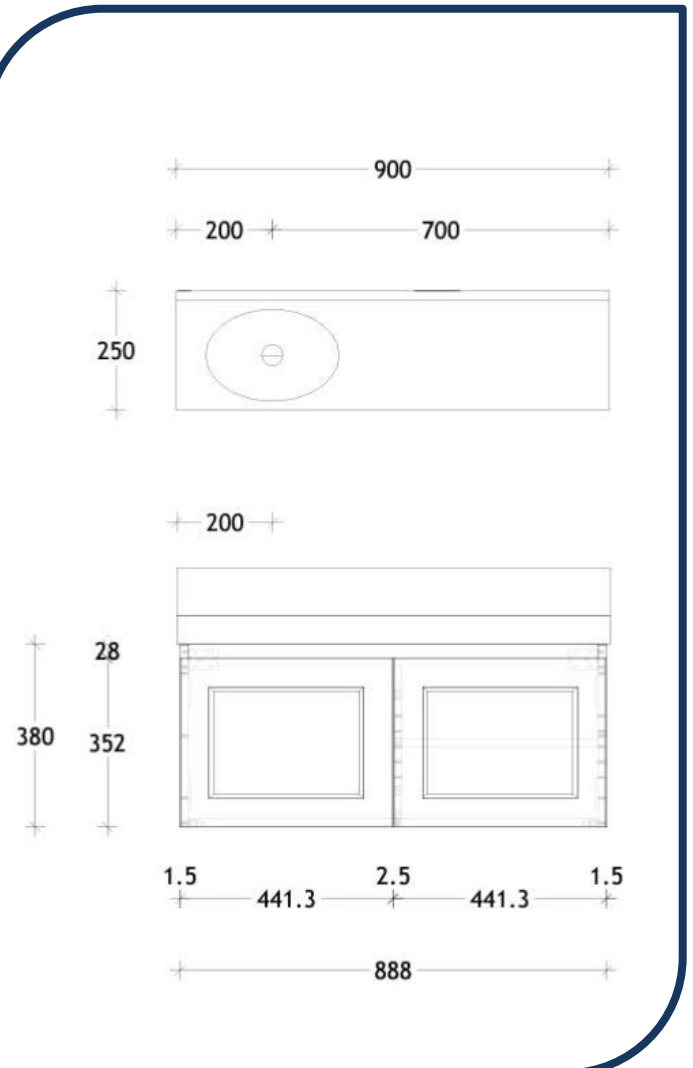

London Mini 900 Wall Hung Vanity with Left Hand Matte Basin Caesarstone – TLD900WHMWCS

Make a statement with the newest style of European inspired vanities.

- ✓ Wall hung vanity with 60mm benchtop
- ✓ Caesarstone Benchtop (see below for finish options)
- ✓ Also available in Cherrypie and Hybrid Quartz finish (extra charges apply)
- ✓ Shaker style door front (see below for finish options)
- ✓ Soft close doors (see below for handle options and finishes)
- ✓ Left hand offset basin configuration (also available in right hand – please specify when ordering)
- ✓ Includes Joy Semi-inset basin Matte White (also available in gloss white)
- ✓ Chrome plug and waste provided (suits ADP basin)

Adp