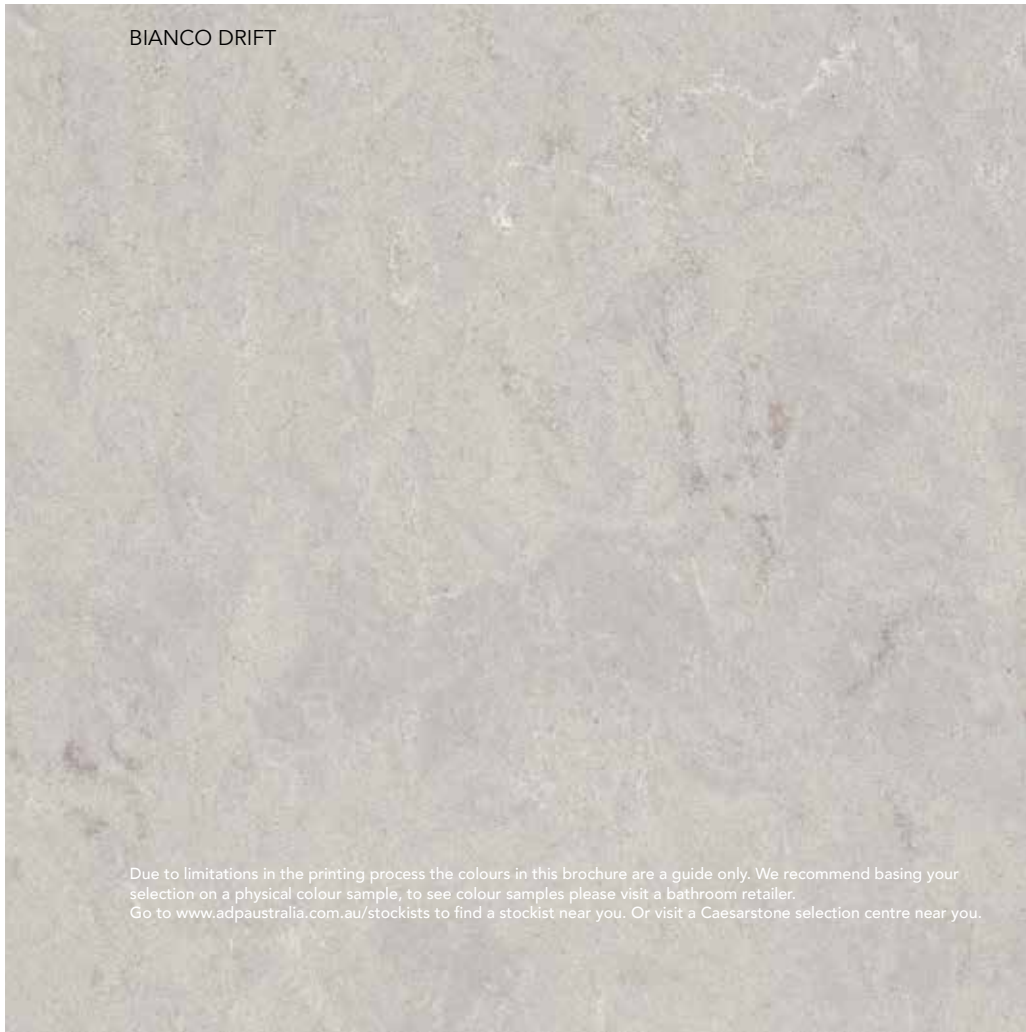

Product Specification Sheet

London Mini 900 Wall Hung Vanity with Left Hand Matte Basin Caesarstone – TLD900WHMWCS

Make a statement with the newest style of European inspired vanities.

- ✓ Wall hung vanity with 60mm benchtop
- ✓ Caesarstone Benchtop (see below for finish options)
- ✓ Also available in Cherrypie and Hybrid Quartz finish (extra charges apply)
- ✓ Shaker style door front (see below for finish options)
- ✓ Soft close doors (see below for handle options and finishes)
- ✓ Left hand offset basin configuration (also available in right hand – please specify when ordering)
- ✓ Includes Joy Semi-inset basin Matte White (also available in gloss white)
- ✓ Chrome plug and waste provided (suits ADP basin)

Adp

Benchtop Finishes

Caesarstone®

FROSTY CARRINA

ORGANIC WHITE

WHITE ATTICA

OCEAN FOAM

INTENSE WHITE

PURE WHITE

NOBLE GREY

CLOUDBURST CONCRETE

ALPINE MIST

Caesarstone® incurs a 25% surcharge.

- Created from up to 93% natural quartz aggregates, organic pigments and enhanced polymer resins.
- Caesarstone® provides a surface with exceptional properties of heat, stain, scratch and chip resistance.
- Caesarstone® is one of Australia's most recognised brands of quartz surfaces.
- Selection of 12 colours available at regular manufacturing time (see below). Additional colours on request subject to availability. Expect extended manufacturing time of up to 4-6 weeks. (Excludes Supernatural Ultra finishes).

Caesarstone® is made from a natural quartz product, variations in the finish are to be expected.

BIANCO DRIFT

RUGGED CONCRETE

JET BLACK

Due to limitations in the printing process the colours in this brochure are a guide only. We recommend basing your selection on a physical colour sample, to see colour samples please visit a bathroom retailer. Go to www.adpastralia.com.au/stockists to find a stockist near you. Or visit a Caesarstone selection centre near you.