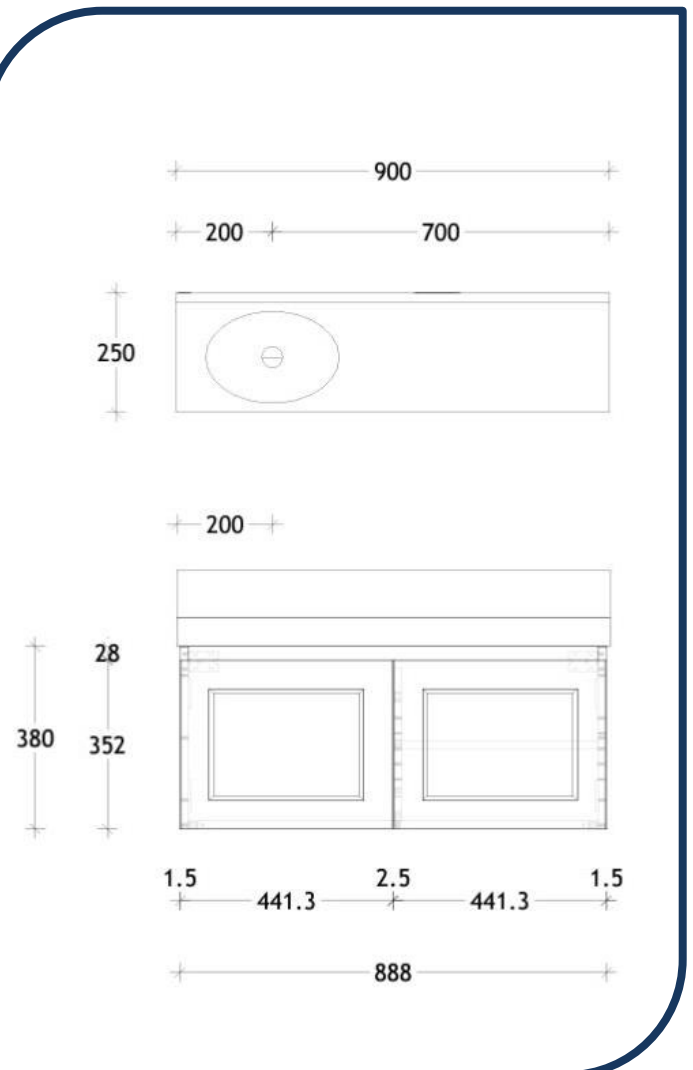

London Mini 900 Wall Hung Vanity with Left Hand Gloss Basin Hybrid Quartz – TLD900WHGWF

Make a statement with the newest style of European inspired vanities.

- ✓ Wall hung vanity with 60mm benchtop
- ✓ Hybrid Quartz Benchtop (see below for finish options)
- ✓ Also available in Cherrypie and Ceasarstone finish (extra charges apply)
- ✓ Shaker style door front (see below for finish options)
- ✓ Soft close doors (see below for handle options and finishes)
- ✓ Left hand offset basin configuration (also available in right hand – please specify when ordering)
- ✓ Includes Joy Semi-inset basin Gloss White (also available in matte white)
- ✓ Chrome plug and waste provided (suits ADP basin)

Adp