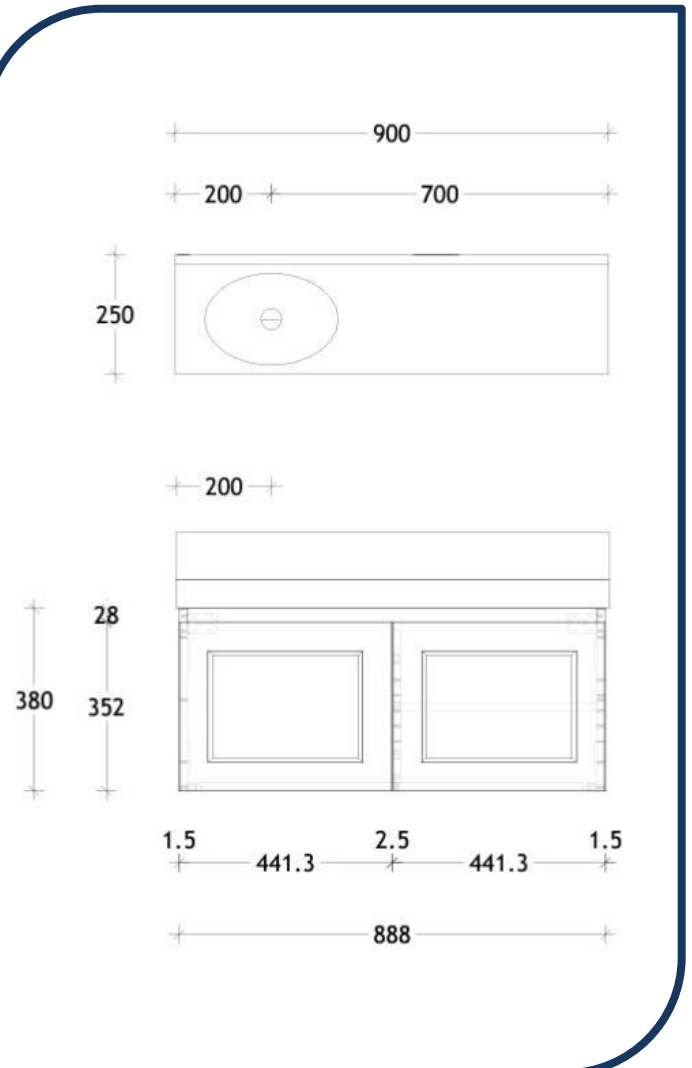

London Mini 900 Wall Hung Vanity with Left Hand Gloss Basin Cherrypie – TLD900WHGW

Make a statement with the newest style of European inspired vanities.

- ✓ Wall hung vanity with 60mm benchtop
- ✓ Cherrypie Benchtop (see below for finish options)
- ✓ Also available in Ceasarstone and Hybrid Quartz finish (extra charges apply)
- ✓ Shaker style door front (see below for finish options)
- ✓ Soft close doors (see below for handle options and finishes)
- ✓ Left hand offset basin configuration (also available in right hand – please specify when ordering)
- ✓ Includes Joy Semi-inset basin Gloss White (also available in matte white)
- ✓ Chrome plug and waste provided (suits ADP basin)

Adp