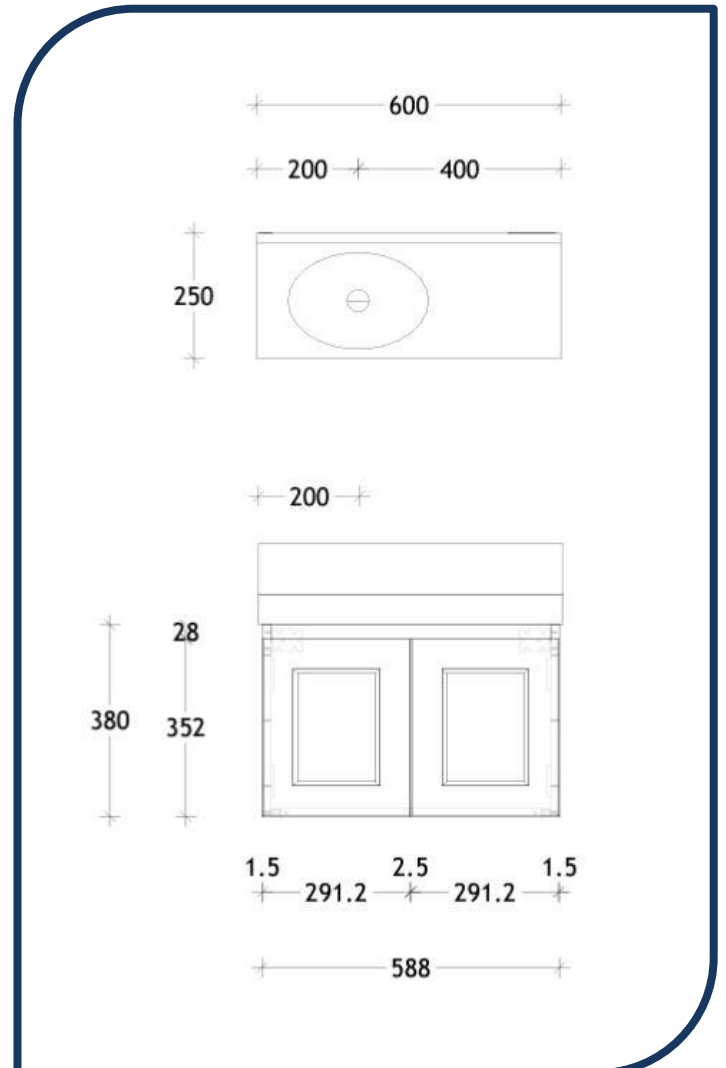

London Mini 600 Wall Hung Vanity with Left Hand Matte Basin Hybrid Quartz – TLDM600WHMWF

Make a statement with the newest style of European inspired vanities.

- ✓ Wall hung vanity with 60mm benchtop
- ✓ Hybrid Quartz Benchtop (see below for finish options)
- ✓ Also available in Ceasarstone and Cherrypie finish (extra charges apply)
- ✓ Shaker style door front (see below for finish options)
- ✓ Soft close doors (see below for handle options and finishes)
- ✓ Left hand offset basin configuration (also available in right hand – please specify when ordering)
- ✓ Includes Joy Semi-inset basin Matte White (also available in gloss white)
- ✓ Chrome plug and waste provided (suits ADP basin)

Adp