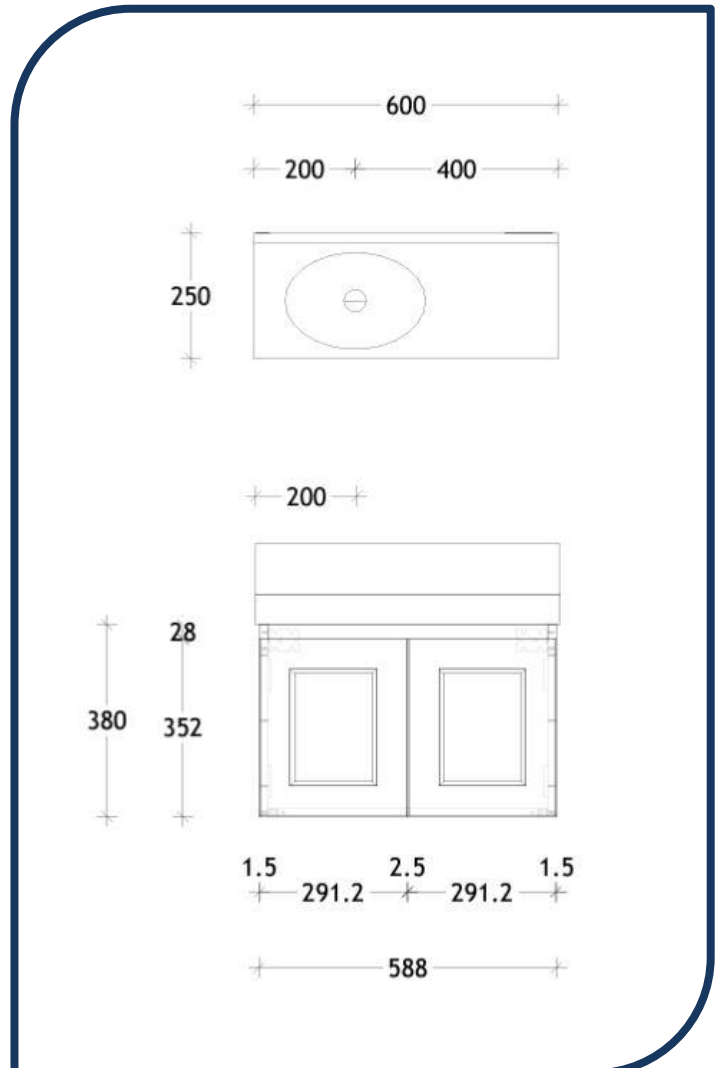

London Mini 600 Wall Hung Vanity with Left Hand Matte Basin Cherrypie – TLDM600WHMW

Make a statement with the newest style of European inspired vanities.

- ✓ Wall hung vanity with 60mm benchtop
- ✓ Cherrypie Benchtop (see below for finish options)
- ✓ Also available in Hybrid Quartz and Ceasarstone finish (extra charges apply)
- ✓ Shaker style door front (see below for finish options)
- ✓ Soft close doors (see below for handle options and finishes)
- ✓ Left hand offset basin configuration (also available in right hand – please specify when ordering)
- ✓ Includes Joy Semi-inset basin Matte White (also available in gloss white)
- ✓ Chrome plug and waste provided (suits ADP basin)

Adp