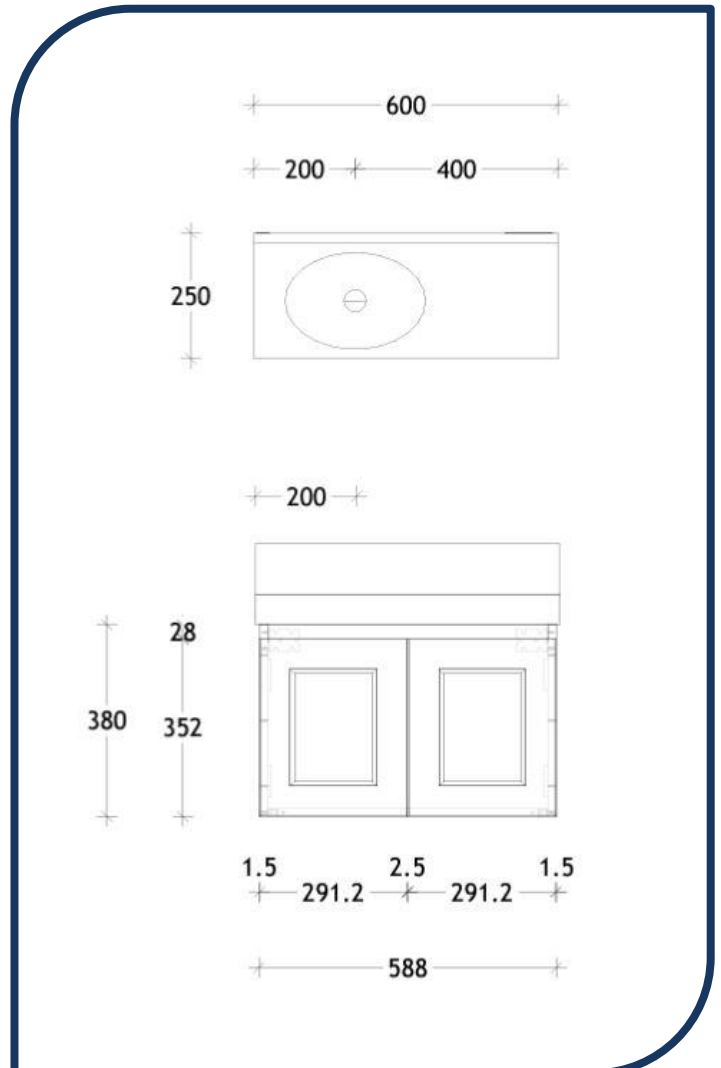

London Mini 600 Wall Hung Vanity with Left Hand Matte Basin Ceasarstone – TLDM600WHMWCS

Make a statement with the newest style of European inspired vanities.

- ✓ Wall hung vanity with 60mm benchtop
- ✓ Ceasarstone Benchtop (see below for finish options)
- ✓ Also available in Hybrid Quartz and Cherrypie finish (extra charges apply)
- ✓ Shaker style door front (see below for finish options)
- ✓ Soft close doors (see below for handle options and finishes)
- ✓ Left hand offset basin configuration (also available in right hand – please specify when ordering)
- ✓ Includes Joy Semi-inset basin Matte White (also available in gloss white)
- ✓ Chrome plug and waste provided (suits ADP basin)

Adp