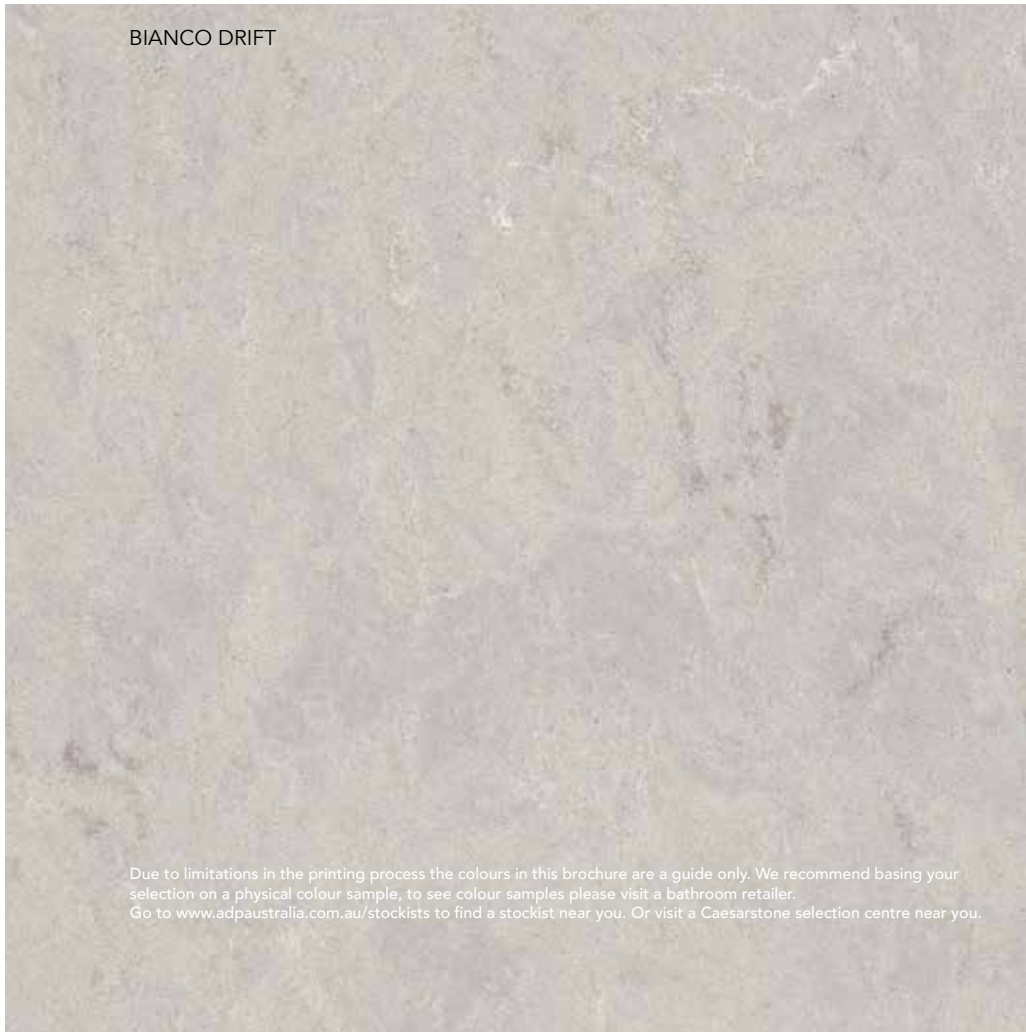

Product Specification Sheet

London Mini 600 Wall Hung Vanity with Left Hand Matte Basin Ceasarstone – TLDM600WHMWCS

Make a statement with the newest style of European inspired vanities.

- ✓ Wall hung vanity with 60mm benchtop
- ✓ Ceasarstone Benchtop (see below for finish options)
- ✓ Also available in Hybrid Quartz and Cherrypie finish (extra charges apply)
- ✓ Shaker style door front (see below for finish options)
- ✓ Soft close doors (see below for handle options and finishes)
- ✓ Left hand offset basin configuration (also available in right hand – please specify when ordering)
- ✓ Includes Joy Semi-inset basin Matte White (also available in gloss white)
- ✓ Chrome plug and waste provided (suits ADP basin)

Adp

Benchtop Finishes

Caesarstone®

FROSTY CARRINA

ORGANIC WHITE

WHITE ATTICA

OCEAN FOAM

INTENSE WHITE

PURE WHITE

NOBLE GREY

CLOUDBURST CONCRETE

ALPINE MIST

Caesarstone® incurs a 25% surcharge.

- Created from up to 93% natural quartz aggregates, organic pigments and enhanced polymer resins.
- Caesarstone® provides a surface with exceptional properties of heat, stain, scratch and chip resistance.
- Caesarstone® is one of Australia's most recognised brands of quartz surfaces.
- Selection of 12 colours available at regular manufacturing time (see below). Additional colours on request subject to availability. Expect extended manufacturing time of up to 4-6 weeks. (Excludes Supernatural Ultra finishes).

Caesarstone® is made from a natural quartz product, variations in the finish are to be expected.

BIANCO DRIFT

RUGGED CONCRETE

JET BLACK

Due to limitations in the printing process the colours in this brochure are a guide only. We recommend basing your selection on a physical colour sample, to see colour samples please visit a bathroom retailer. Go to www.adpastralia.com.au/stockists to find a stockist near you. Or visit a Caesarstone selection centre near you.