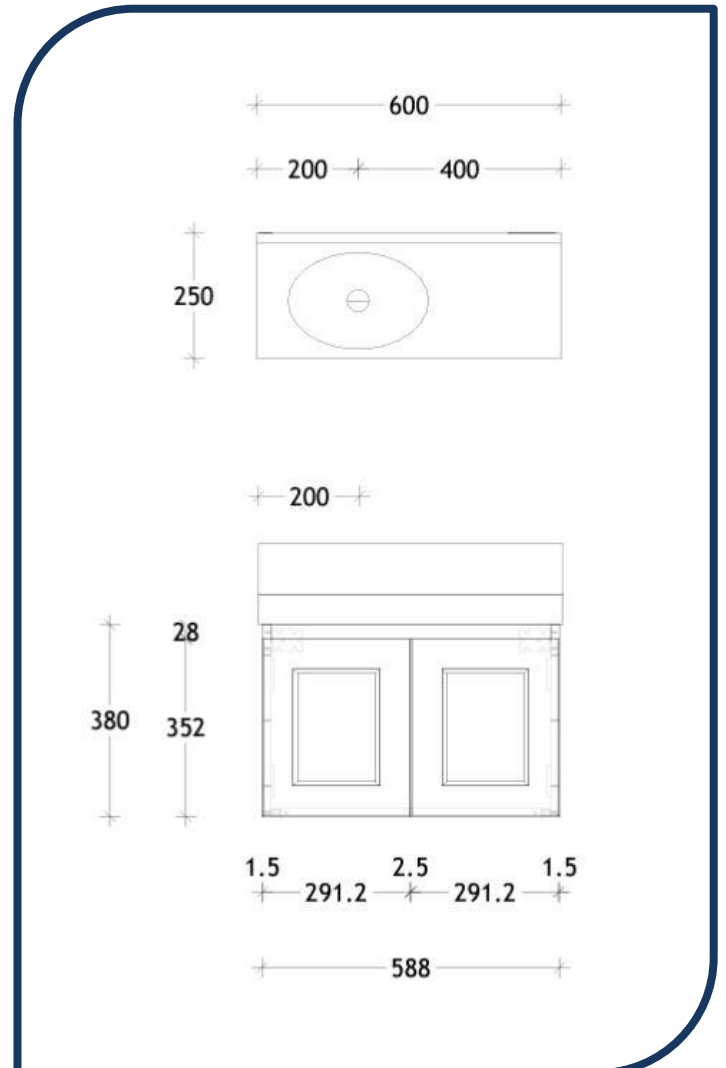

London Mini 600 Wall Hung Vanity with Left Hand Gloss Basin Hybrid Quartz – TLDM600WHGWF

Make a statement with the newest style of European inspired vanities.

- ✓ Wall hung vanity with 60mm benchtop
- ✓ Hybrid Quartz Benchtop (see below for finish options)
- ✓ Also available in Ceasarstone and Cherrypie finish (extra charges apply)
- ✓ Shaker style door front (see below for finish options)
- ✓ Soft close doors (see below for handle options and finishes)
- ✓ Left hand offset basin configuration (also available in right hand – please specify when ordering)
- ✓ Includes Joy Semi-inset basin Gloss White (also available in matte white)
- ✓ Chrome plug and waste provided (suits ADP basin)

Adp