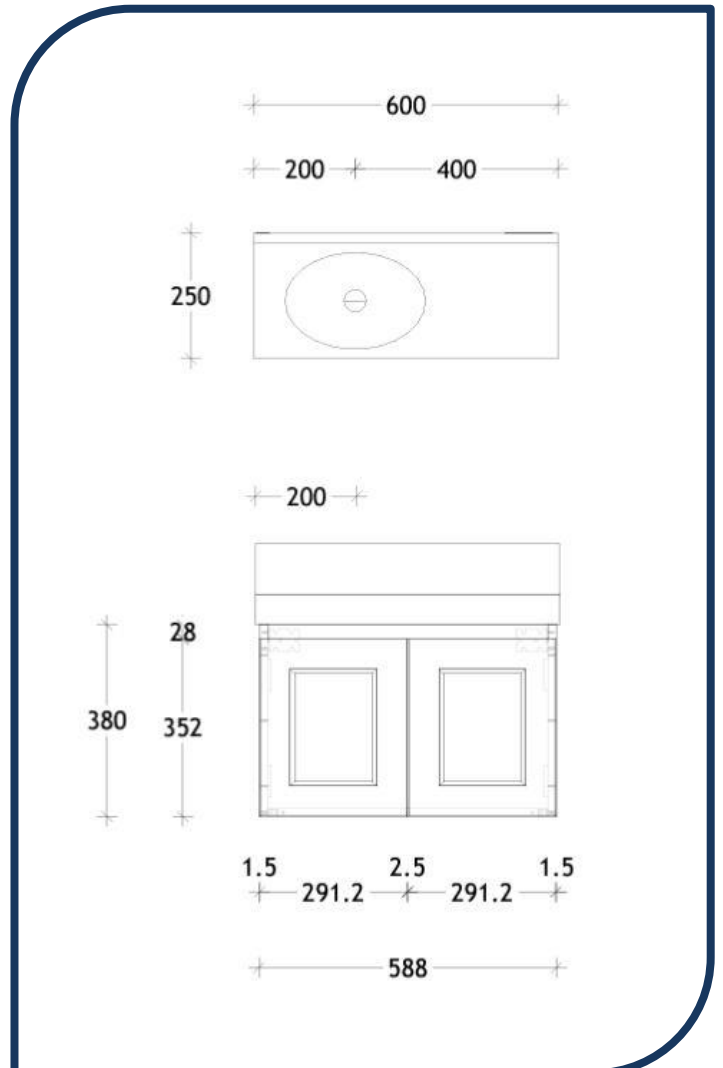

London Mini 600 Wall Hung Vanity with Left Hand Gloss Basin Cherrypie – TLDM600WHGW

Make a statement with the newest style of European inspired vanities.

- ✓ Wall hung vanity with 60mm benchtop
- ✓ Cherrypie Benchtop (see below for finish options)
- ✓ Also available in Hybrid Quartz and Ceasarstone finish (extra charges apply)
- ✓ Shaker style door front (see below for finish options)
- ✓ Soft close doors (see below for handle options and finishes)
- ✓ Left hand offset basin configuration (also available in right hand – please specify when ordering)
- ✓ Includes Joy Semi-inset basin Gloss White (also available in matte white)
- ✓ Chrome plug and waste provided (suits ADP basin)

Adp