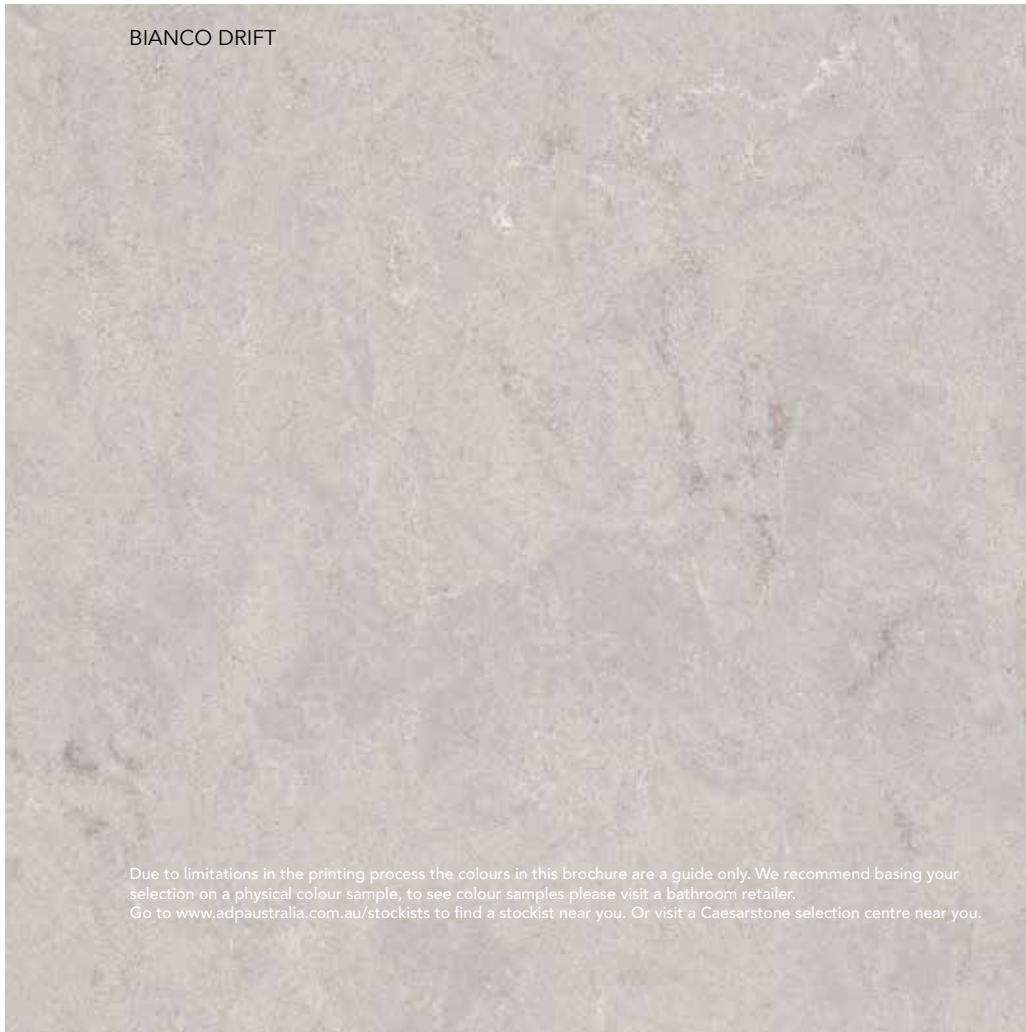

Product Specification Sheet

London Mini 600 Wall Hung Vanity with Left Hand Gloss Basin Ceasarstone – TLDM600WHGWCS

Make a statement with the newest style of European inspired vanities.

- ✓ Wall hung vanity with 60mm benchtop
- ✓ Ceasarstone Benchtop (see below for finish options)
- ✓ Also available in Hybrid Quartz and Cherrypie finish (extra charges apply)
- ✓ Shaker style door front (see below for finish options)
- ✓ Soft close doors (see below for handle options and finishes)
- ✓ Left hand offset basin configuration (also available in right hand - please specify when ordering)
- ✓ Includes Joy Semi-inset basin Gloss White (also available in matte white)
- ✓ Chrome plug and waste provided (suits ADP basin)

Adp

Benchtop Finishes

Caesarstone®

FROSTY CARRINA

ORGANIC WHITE

WHITE ATTICA

OCEAN FOAM

INTENSE WHITE

PURE WHITE

NOBLE GREY

CLOUDBURST CONCRETE

ALPINE MIST

Caesarstone® incurs a 25% surcharge.

- Created from up to 93% natural quartz aggregates, organic pigments and enhanced polymer resins.
- Caesarstone® provides a surface with exceptional properties of heat, stain, scratch and chip resistance.
- Caesarstone® is one of Australia's most recognised brands of quartz surfaces.
- Selection of 12 colours available at regular manufacturing time (see below). Additional colours on request subject to availability. Expect extended manufacturing time of up to 4-6 weeks. (Excludes Supernatural Ultra finishes).

Caesarstone® is made from a natural quartz product, variations in the finish are to be expected.

BIANCO DRIFT

RUGGED CONCRETE

JET BLACK

Due to limitations in the printing process the colours in this brochure are a guide only. We recommend basing your selection on a physical colour sample, to see colour samples please visit a bathroom retailer. Go to www.adpastralia.com.au/stockists to find a stockist near you. Or visit a Caesarstone selection centre near you.