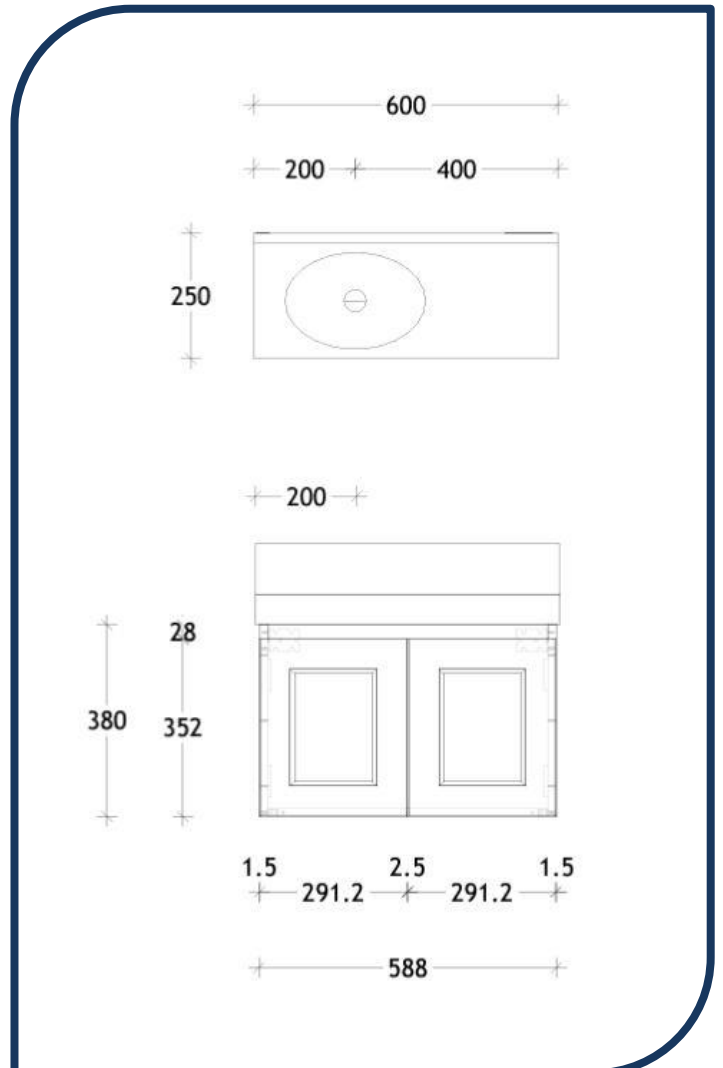

London Mini 600 Wall Hung Vanity with Left Hand Gloss Basin Ceasarstone – TLDM600WHGWCS

Make a statement with the newest style of European inspired vanities.

- ✓ Wall hung vanity with 60mm benchtop
- ✓ Ceasarstone Benchtop (see below for finish options)
- ✓ Also available in Hybrid Quartz and Cherrypie finish (extra charges apply)
- ✓ Shaker style door front (see below for finish options)
- ✓ Soft close doors (see below for handle options and finishes)
- ✓ Left hand offset basin configuration (also available in right hand - please specify when ordering)
- ✓ Includes Joy Semi-inset basin Gloss White (also available in matte white)
- ✓ Chrome plug and waste provided (suits ADP basin)

Adp