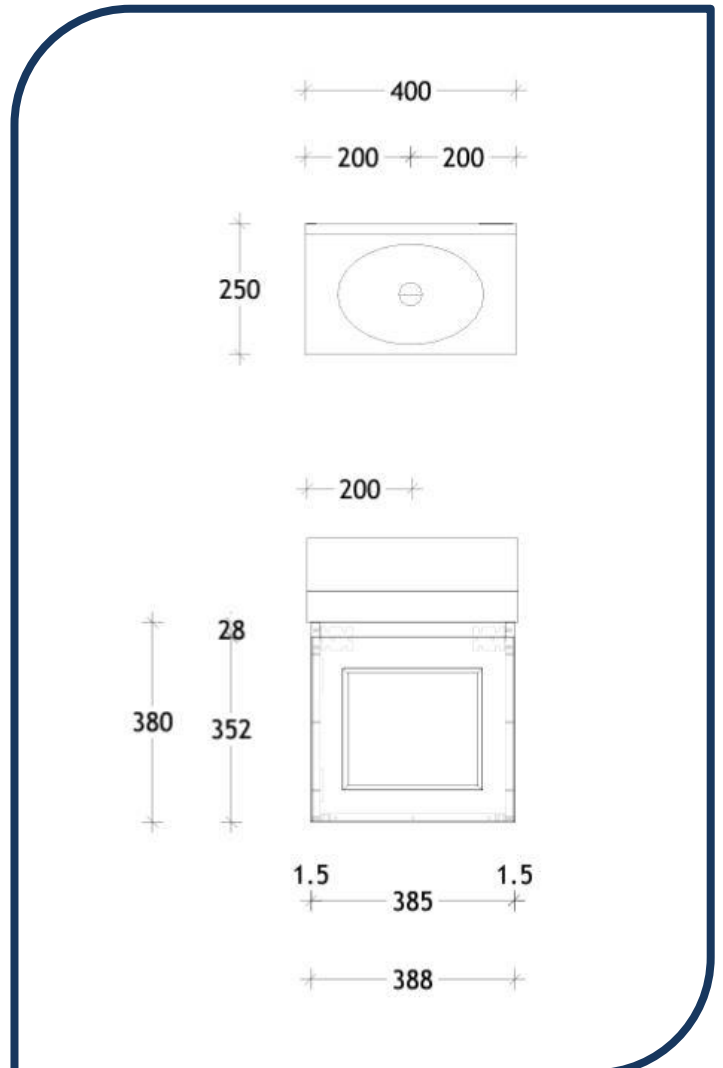

London Mini 400 Wall Hung Vanity with Matte Basin Cherrypie – TLDM400WHMW

Make a statement with the newest style of European inspired vanities.

- ✓ Wall hung vanity with 60mm benchtop
- ✓ Cherrypie Benchtop (see below for finish options)
- ✓ Also available in Ceasarstone and Hybrid Quartz finish (extra charges apply)
- ✓ Shaker style door front (see below for finish options)
- ✓ Soft close doors (see below for handle options and finishes)
- ✓ Centre basin configuration
- ✓ Includes Joy Semi-inset basin Matte White (also available in gloss white)
- ✓ Chrome plug and waste provided (suits ADP basin)

Adp