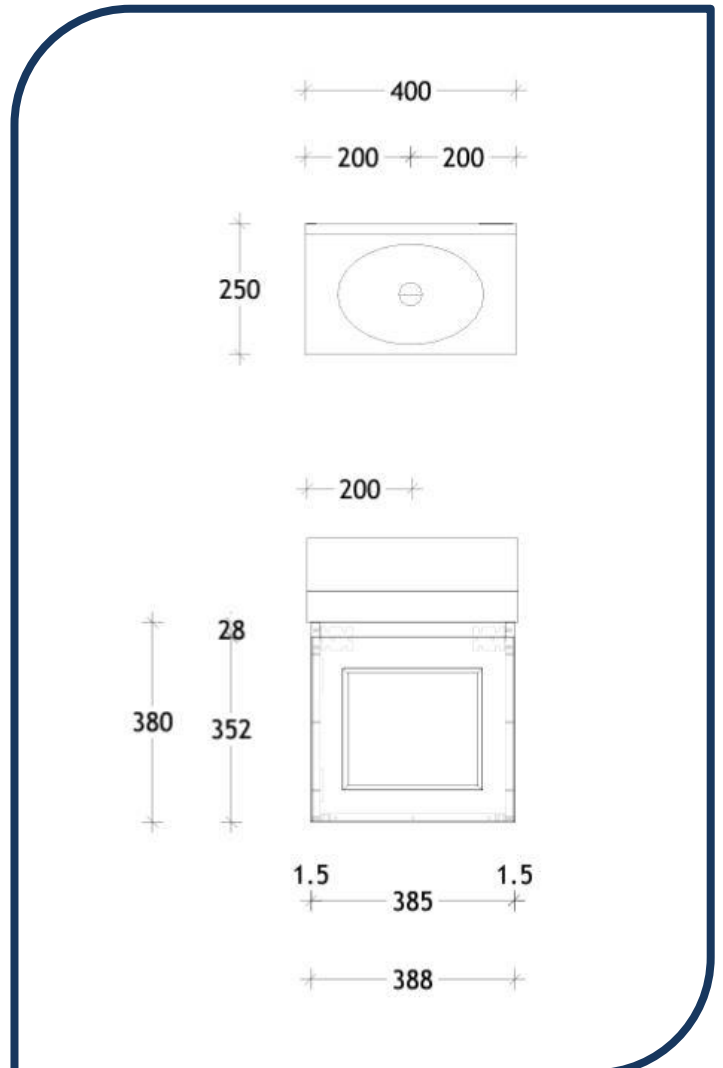

London Mini 400 Wall Hung Vanity with Matte Basin Ceasarstone – TLDM400WHMWCS

Make a statement with the newest style of European inspired vanities.

- ✓ Wall hung vanity with 60mm benchtop
- ✓ Ceasarstone Benchtop (see below for finish options)
- ✓ Also available in Cherrypie and Hybrid Quartz finish (extra charges apply)
- ✓ Shaker style door front (see below for finish options)
- ✓ Soft close doors (see below for handle options and finishes)
- ✓ Centre basin configuration
- ✓ Includes Joy Semi-inset basin Matte White (also available in gloss white)
- ✓ Chrome plug and waste provided (suits ADP basin)

Adp