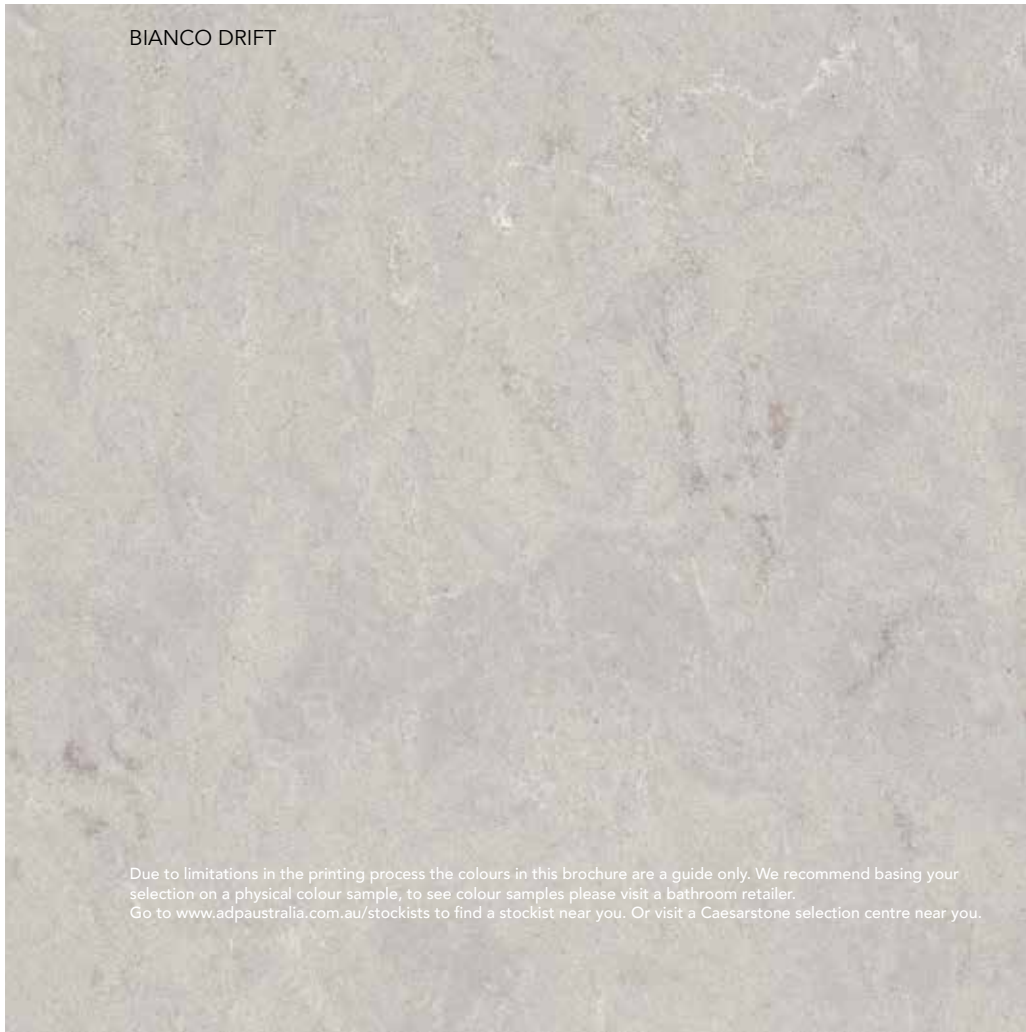

Product Specification Sheet

London Mini 400 Wall Hung Vanity with Matte Basin Ceasarstone – TLDM400WHMWCS

Make a statement with the newest style of European inspired vanities.

- ✓ Wall hung vanity with 60mm benchtop
- ✓ Ceasarstone Benchtop (see below for finish options)
- ✓ Also available in Cherrypie and Hybrid Quartz finish (extra charges apply)
- ✓ Shaker style door front (see below for finish options)
- ✓ Soft close doors (see below for handle options and finishes)
- ✓ Centre basin configuration
- ✓ Includes Joy Semi-inset basin Matte White (also available in gloss white)
- ✓ Chrome plug and waste provided (suits ADP basin)

Adp

Benchtop Finishes

Caesarstone®

FROSTY CARRINA

ORGANIC WHITE

WHITE ATTICA

OCEAN FOAM

INTENSE WHITE

PURE WHITE

NOBLE GREY

CLOUDBURST CONCRETE

ALPINE MIST

Caesarstone® incurs a 25% surcharge.

- Created from up to 93% natural quartz aggregates, organic pigments and enhanced polymer resins.
- Caesarstone® provides a surface with exceptional properties of heat, stain, scratch and chip resistance.
- Caesarstone® is one of Australia's most recognised brands of quartz surfaces.
- Selection of 12 colours available at regular manufacturing time (see below). Additional colours on request subject to availability. Expect extended manufacturing time of up to 4-6 weeks. (Excludes Supernatural Ultra finishes).

Caesarstone® is made from a natural quartz product, variations in the finish are to be expected.

BIANCO DRIFT

RUGGED CONCRETE

JET BLACK

Due to limitations in the printing process the colours in this brochure are a guide only. We recommend basing your selection on a physical colour sample, to see colour samples please visit a bathroom retailer. Go to www.adpastralia.com.au/stockists to find a stockist near you. Or visit a Caesarstone selection centre near you.