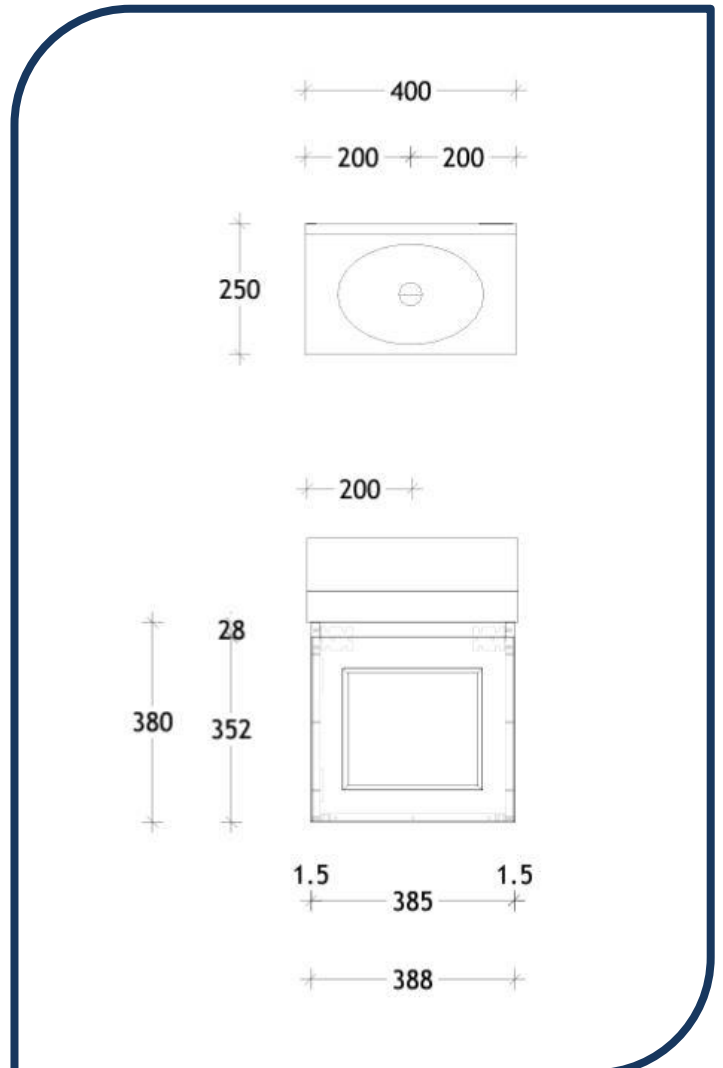

London Mini 400 Wall Hung Vanity with Gloss Basin Ceasarstone – TLDM400WHGWCS

Make a statement with the newest style of European inspired vanities.

- ✓ Wall hung vanity with 60mm benchtop
- ✓ Ceasarstone Benchtop (see below for finish options)
- ✓ Also available in Hybrid Quartz and Cherrypie finish (extra charges apply)
- ✓ Shaker style door front (see below for finish options)
- ✓ Soft close doors (see below for handle options and finishes)
- ✓ Centre basin configuration
- ✓ Includes Joy Semi-inset basin Gloss White (also available in matte white)
- ✓ Chrome plug and waste provided (suits ADP basin)

Adp