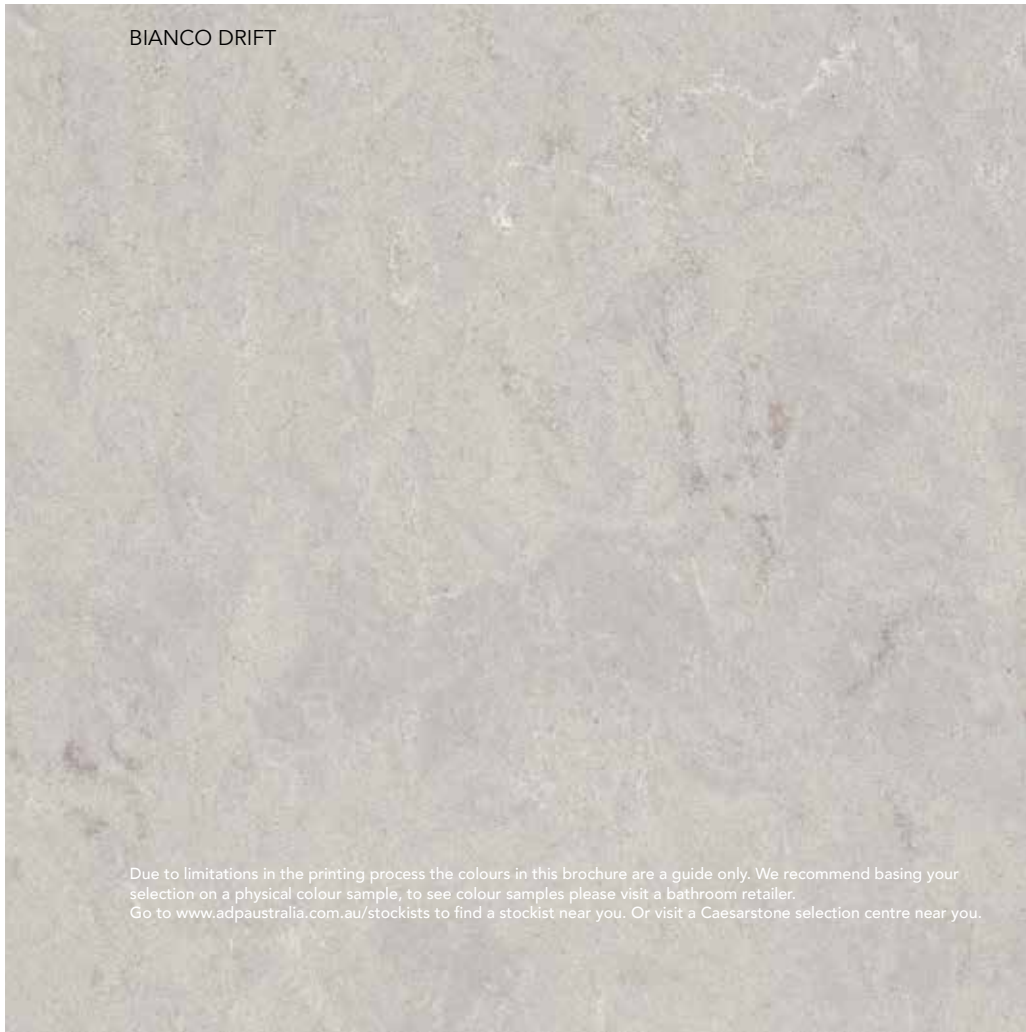

Product Specification Sheet

London Mini 400 Wall Hung Vanity with Gloss Basin Ceasarstone – TLDM400WHGWCS

Make a statement with the newest style of European inspired vanities.

- ✓ Wall hung vanity with 60mm benchtop
- ✓ Ceasarstone Benchtop (see below for finish options)
- ✓ Also available in Hybrid Quartz and Cherrypie finish (extra charges apply)
- ✓ Shaker style door front (see below for finish options)
- ✓ Soft close doors (see below for handle options and finishes)
- ✓ Centre basin configuration
- ✓ Includes Joy Semi-inset basin Gloss White (also available in matte white)
- ✓ Chrome plug and waste provided (suits ADP basin)

Adp

Benchtop Finishes

Caesarstone®

FROSTY CARRINA

ORGANIC WHITE

WHITE ATTICA

OCEAN FOAM

INTENSE WHITE

PURE WHITE

NOBLE GREY

CLOUDBURST CONCRETE

ALPINE MIST

Caesarstone® incurs a 25% surcharge.

- Created from up to 93% natural quartz aggregates, organic pigments and enhanced polymer resins.
- Caesarstone® provides a surface with exceptional properties of heat, stain, scratch and chip resistance.
- Caesarstone® is one of Australia's most recognised brands of quartz surfaces.
- Selection of 12 colours available at regular manufacturing time (see below). Additional colours on request subject to availability. Expect extended manufacturing time of up to 4-6 weeks. (Excludes Supernatural Ultra finishes).

Caesarstone® is made from a natural quartz product, variations in the finish are to be expected.

BIANCO DRIFT

RUGGED CONCRETE

JET BLACK

Due to limitations in the printing process the colours in this brochure are a guide only. We recommend basing your selection on a physical colour sample, to see colour samples please visit a bathroom retailer. Go to www.adpastralia.com.au/stockists to find a stockist near you. Or visit a Caesarstone selection centre near you.