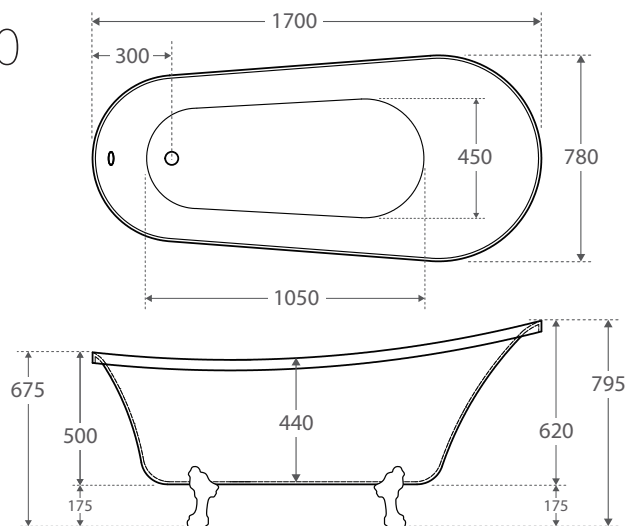

## Free-Standing Acrylic Bath

- SEMI-GLOSS WHITE claw feet
- Gloss White Acrylic bath
- Traditional slipper-shape with roll-top edge
- Free-standing style
- Available in two lengths
- Available with feet in three colours
- Sanitary grade acrylic
- Inbuilt steel support frame
- Adjustable steel legs
- Chrome overflow included with bath
- Chrome waste included with bath

With SEMI-GLOSS WHITE feet:

**1500mm • FR2550-1500W**

**1700mm • FR2550-1700W**

With CHROME feet:

**1500mm • FR2550-1500C**

**1700mm • FR2550-1700C**

With MATTE BLACK feet:

**1500mm • FR2550-1500B**

**1700mm • FR2550-1700B**

1500

1700