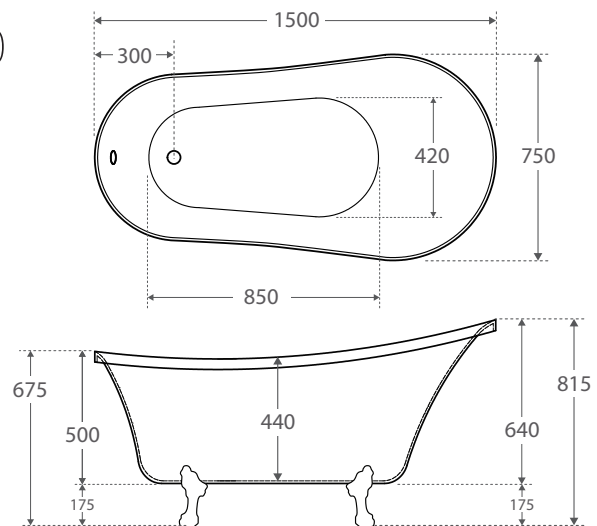

## Free-Standing Acrylic Bath

- SEMI-GLOSS WHITE claw feet
- Gloss White Acrylic bath
- Traditional slipper-shape with roll-top edge
- Free-standing style
- Available in two lengths
- Available with feet in three colours
- Sanitary grade acrylic
- Inbuilt steel support frame
- Adjustable steel legs
- Chrome overflow included with bath
- Chrome waste included with bath

With SEMI-GLOSS WHITE feet:

**1500mm • FR2550-1500W**

**1700mm • FR2550-1700W**

With CHROME feet:

**1500mm • FR2550-1500C**

**1700mm • FR2550-1700C**

With MATTE BLACK feet:

**1500mm • FR2550-1500B**

**1700mm • FR2550-1700B**

1500

1700