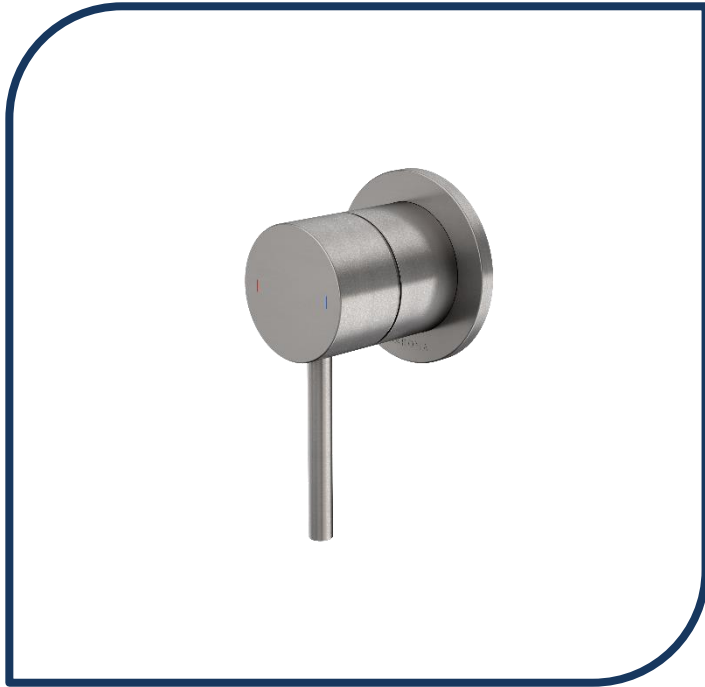

Product Specification Sheet

Liano II Round Bath/Shower Mixer Gunmetal – 96360GM

The refined and minimalistic appeal of the Liano II Tapware Collection is the perfect foundation to any bathroom. Let your personal expression shine as you mix and match elements and select from the stunning range of colour finishes to co-ordinate your bathroom vision.

- ✓ Durable brass body construction
- ✓ Unrestricted aerator included for bath installations
- ✓ Superior 35mm ceramic disc cartridge
- ✓ Interchangeable trim kits allow colour/finish to be changed post installation
- ✓ Australian designed and engineered
- ✓ Can be matched with Urbane II Bathroom Collection to complete the look
- ✓ Gunmetal finish (also available in brushed nickel, matte black, chrome and brushed brass)