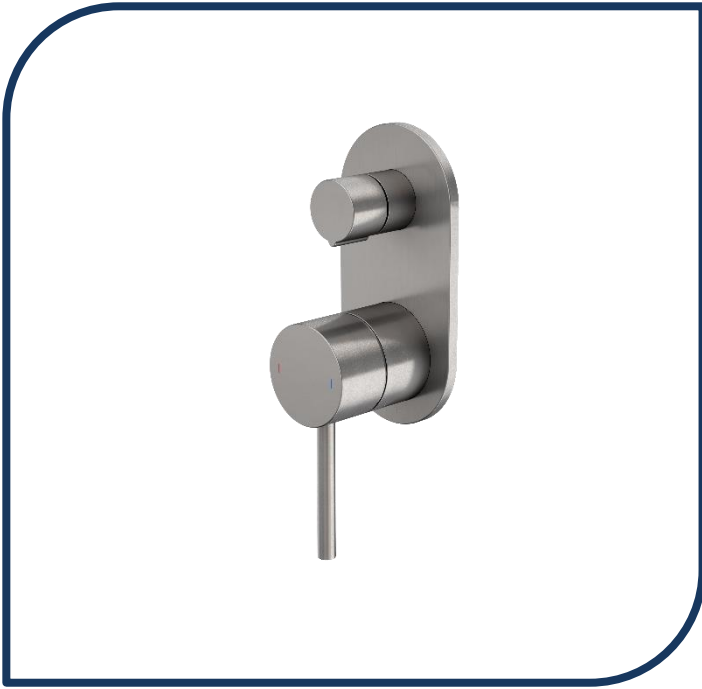

### Liano II Round Bath/Shower Diverter Mixer Gunmetal – 96366GM

The refined and minimalistic appeal of the Liano II Tapware Collection is the perfect foundation to any bathroom. Let your personal expression shine as you mix and match elements and select from the stunning range of colour finishes to co-ordinate your bathroom vision.

- ✓ Diverter mixer
- ✓ Unrestricted aerator included for bath installations
- ✓ Superior 35mm ceramic disc cartridge
- ✓ Interchangeable trim kits allow colour/finish to be changed post installation
- ✓ Australian designed and engineered
- ✓ Can be matched with Urbane II Bathroom Collection to complete the look
- ✓ Gunmetal finish (also available in brushed nickel, matte black, chrome and brushed brass)