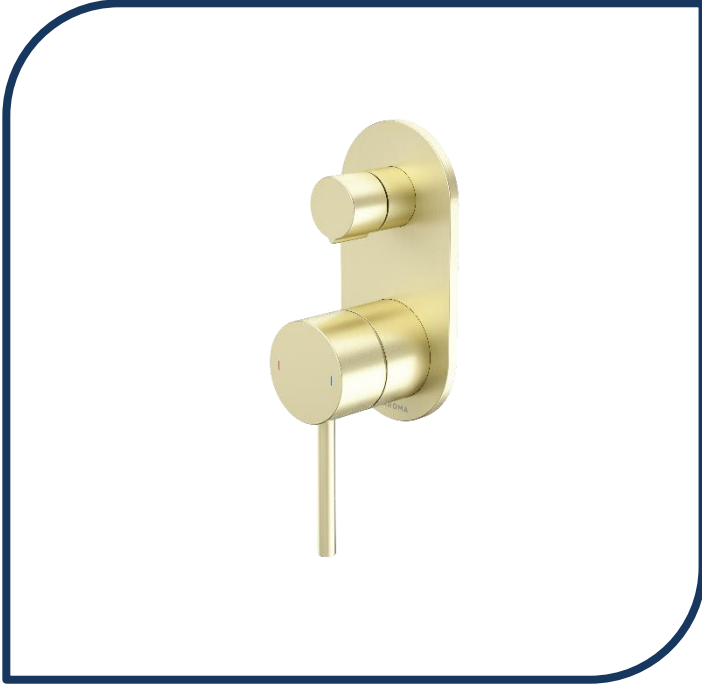

Product Specification Sheet

Liano II Round Bath/Shower Diverter Mixer Brushed Brass – 96366BB

The refined and minimalistic appeal of the Liano II Tapware Collection is the perfect foundation to any bathroom. Let your personal expression shine as you mix and match elements and select from the stunning range of colour finishes to co-ordinate your bathroom vision.

- ✓ Diverter mixer
- ✓ Unrestricted aerator included for bath installations
- ✓ Superior 35mm ceramic disc cartridge
- ✓ Interchangeable trim kits allow colour/finish to be changed post installation
- ✓ Australian designed and engineered
- ✓ Can be matched with Urbane II Bathroom Collection to complete the look
- ✓ Brushed Brass finish (also available in chrome, matte black, gunmetal and brushed nickel)