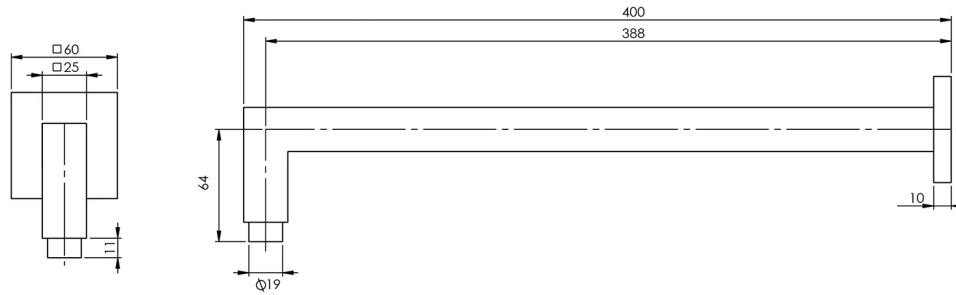

LEXI

LEXI SHOWER ARM 400MM SQUARE

SPECIFICATIONS

AVAILABLE IN

LE6000-00
Chrome

LE6000-40
Brushed Nickel

LE6000-30
Gun Metal

LE6000-10
Matte Black

Please visit <https://www.phoenixtapware.com.au/warranty> to view the full warranty

While we aim to ensure the specifications shown are correct at time of printing, Phoenix Tapware reserves the right to make modifications without prior notice. Always use the physical product measurements for mark-ups and roughing-in as the line drawing shown may differ from the actual product over time. All measurements are shown in millimetres. Colours may vary from image shown.