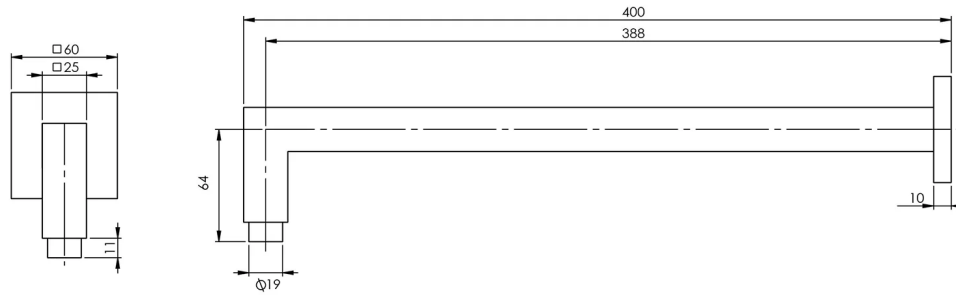

LEXI

LEXI SHOWER ARM 400MM SQUARE

SPECIFICATIONS

AVAILABLE IN

LE6000-00
Chrome

LE6000-40
Brushed Nickel

LE6000-30
Gun Metal

LE6000-10
Matte Black

INFORMATION

Temperature Rating
1 - 75°C

Pressure Rating
150 - 500kPa

MAINTENANCE AND CARE:

- All surfaces should be cleaned with mild liquid detergent or soap and water.
- Do not use cream cleaners or citrus based cleaning products, as they are abrasive.
- Use of unsuitable cleaning agents may damage the surface.
- Any damage caused in this way will not be covered by warranty.

Please visit <https://www.phoenixtapware.com.au/warranty> to view the full warranty

While we aim to ensure the specifications shown are correct at time of printing, Phoenix Tapware reserves the right to make modifications without prior notice. Always use the physical product measurements for mark-ups and roughing-in as the line drawing shown may differ from the actual product over time. All measurements are shown in millimetres. Colours may vary from image shown.

Ph: +61 3 9780 4200
17/07/2023
phoenixtapware.com.au