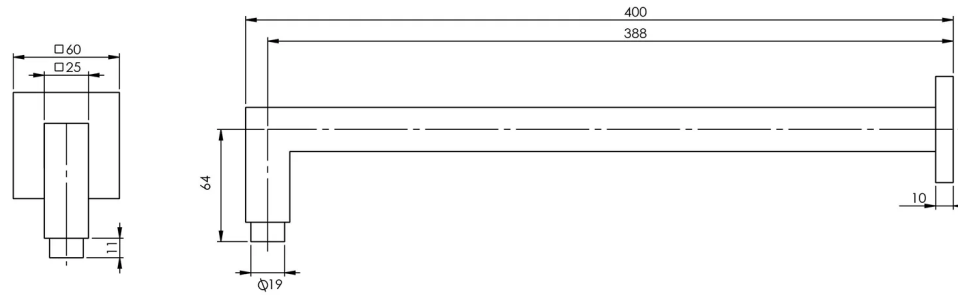

LEXI

LEXI SHOWER ARM 400MM SQUARE

SPECIFICATIONS

AVAILABLE IN

LE6000-00
Chrome

LE6000-40
Brushed Nickel

LE6000-30
Gun Metal

LE6000-10
Matte Black