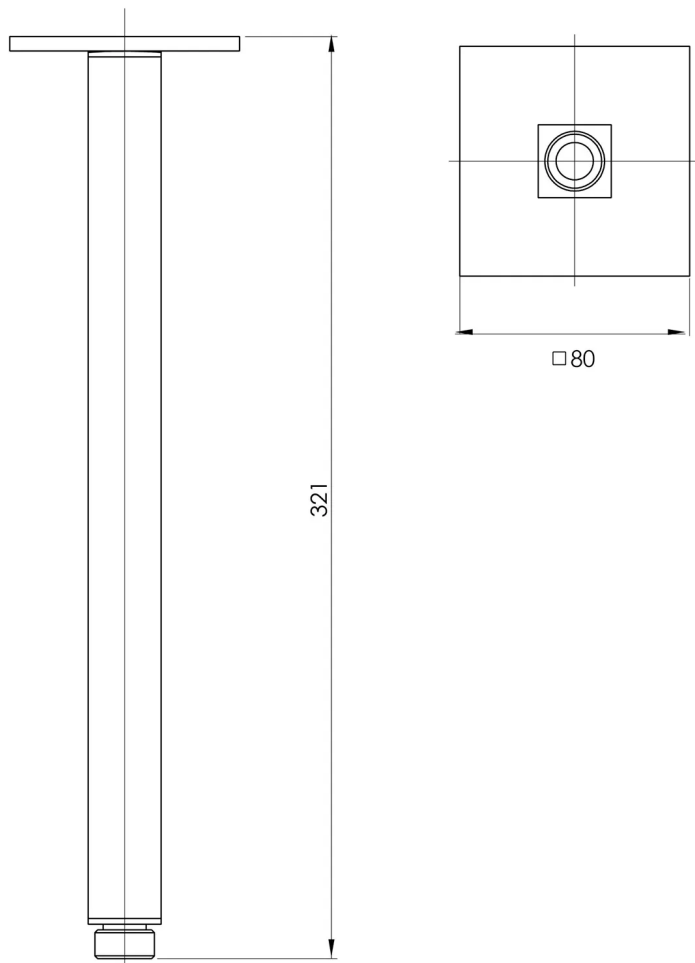

LEXI

LEXI CEILING ARM 300MM

SPECIFICATIONS

AVAILABLE IN

LE6091-00
Chrome

LE6091-40
Brushed Nickel

LE6091-30
Gun Metal

LE6091-10
Matte Black

Please visit <https://www.phoenixtapware.com.au/warranty> to view the full warranty

While we aim to ensure the specifications shown are correct at time of printing, Phoenix Tapware reserves the right to make modifications without prior notice. Always use the physical product measurements for mark-ups and roughing-in as the line drawing shown may differ from the actual product over time. All measurements are shown in millimetres. Colours may vary from image shown.