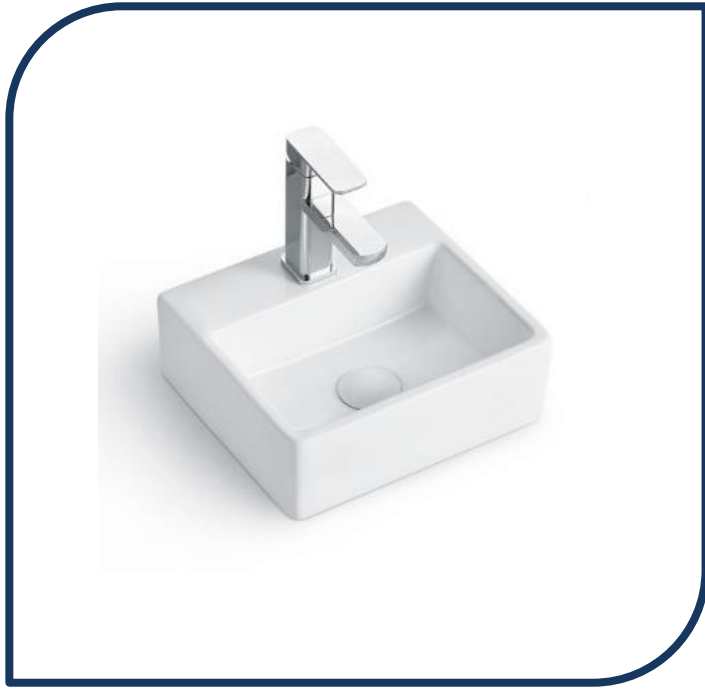

Product Specification Sheet

Laura Above Counter Basin 1TH Gloss White – TOPCLAU3430GW

Above-Counter Basins are the showstoppers of basin design. They maximise storage inside a vanity cabinet and pair best with wall taps or extended basin mixers due to their height above the benchtop

- ✓ Above Counter Basin
- ✓ 1 Tap Hole
- ✓ 4L to rim
- ✓ Can be wall mounted (fixtures not included)
- ✓ Basin suits 32mm waste with overflow (sold separately)
- ✓ Gloss White finish

Adp