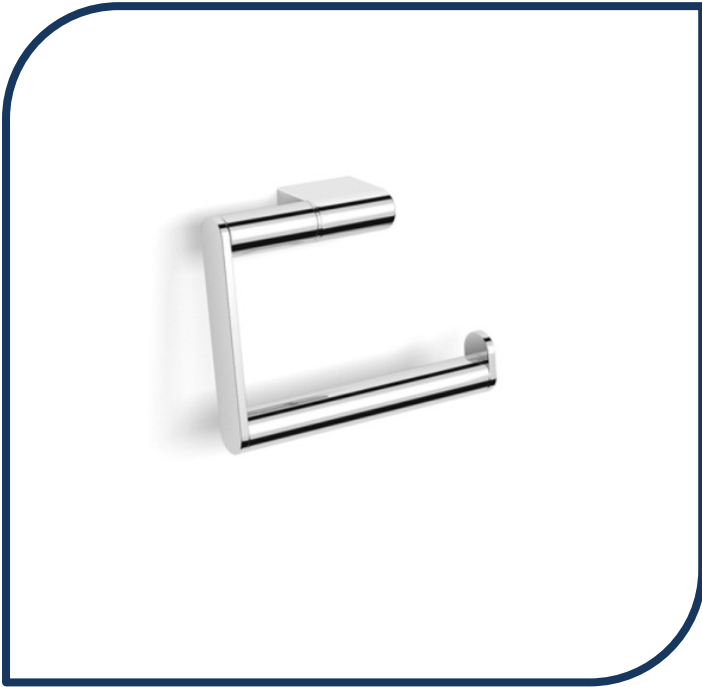

Product Specification Sheet

L'Hotel Toilet Roll Holder – NE026

Made from solid brass the contemporary curves and clean lines of the L'Hotel collection provide both a durable and a practical solution for your bathroom.

- ✓ Toilet roll holder
- ✓ Dual fixing
- ✓ Chrome