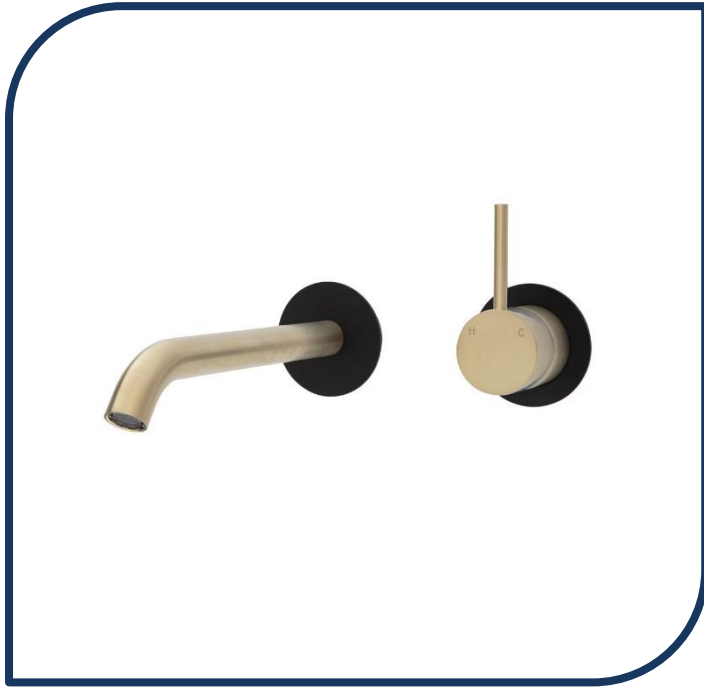

Product Specification Sheet

Kaya Up Round Wall Basin/Bath Mixer Set With 200mm Outlet Urban Brass With Matte Black Plates- 228118BUB-200

Kaya offers an extensive range of mixers, tapware, showers, accessories and bath outlets to create the ultimate design for your bathroom.

- ✓ Curved outlet with upright pin lever handle
- ✓ Designed for basin or bath
- ✓ Includes basin aerator and free-flow aerator for baths
- ✓ Made from solid brass
- ✓ High quality European cartridge (35mm)
- ✓ Suitable for mains pressure, max. 500kpa
- ✓ WELS 5* Rating, 5L/min
- ✓ Urban Brass with Matte Black back plates (also available in chrome, urban brass, brushed nickel, matte black and mixed finishes)

fienza®

Available in

Polished
 Chrome

PVD
 Brushed Nickel

Electroplated
 Matte Black

PVD
 Urban Brass

Mixed finishes
 available. See our
 website for details.