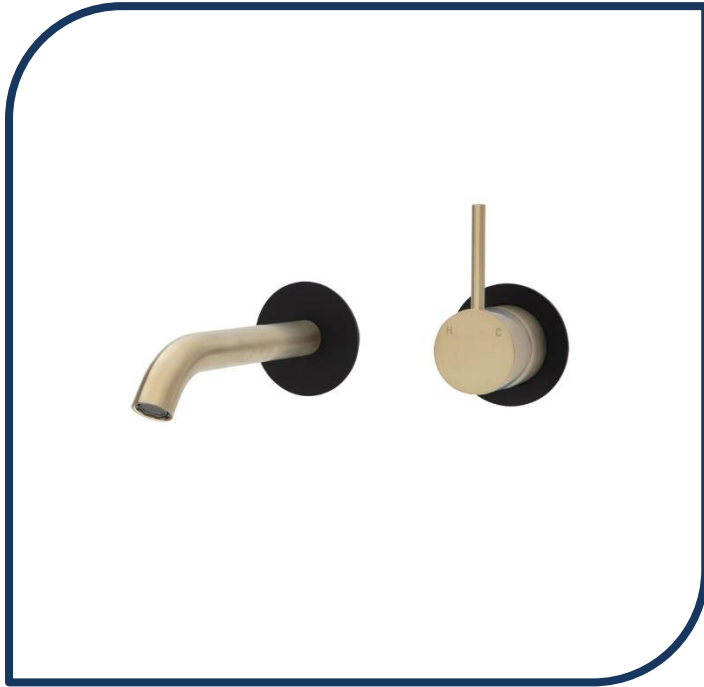

Product Specification Sheet

Kaya Up Round Wall Basin/Bath Mixer Set With 160mm Outlet Urban Brass With Matte Black Plates – 228118UBB

Kaya offers an extensive range of mixers, tapware, showers, accessories and bath outlets to create the ultimate design for your bathroom.

- ✓ Curved outlet with upright pin lever handle
- ✓ Designed for basin or bath
- ✓ Includes basin aerator and free-flow aerator for baths
- ✓ Made from solid brass
- ✓ High quality European cartridge (35mm)
- ✓ Suitable for mains pressure, max. 500kpa
- ✓ WELS 5* Rating, 5L/min
- ✓ Urban Brass with Matte Black back plates (also available in chrome, matte black, brushed nickel, urban brass and mixed finishes)

fienza®

Available in

Polished
Chrome

PVD
Brushed Nickel

Electroplated
Matte Black

PVD
Urban Brass

Mixed finishes
available. See our
website for details.