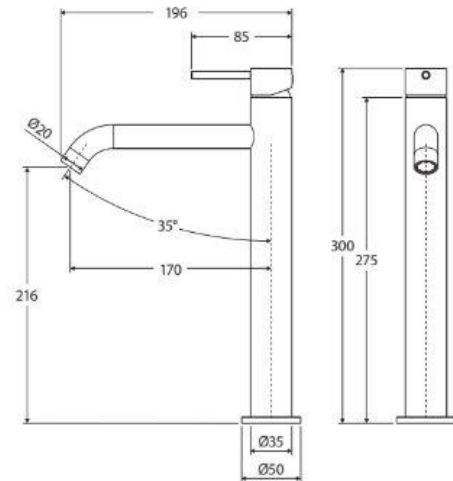

Available in

Polished
Chrome

PVD
Brushed Nickel