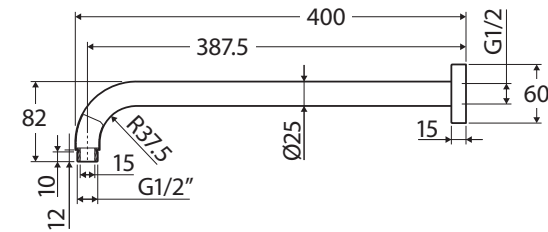

## Features

- Round curved style
- Made from lead-free stainless steel
- Flange included
- Female 1/2" BSP inlet

While we aim to ensure specifications are correct at the time of publication, Fienza reserves the right to make modifications without prior notice. Physical colour may vary from image shown. All measurements are shown in millimetres. Always use physical product measurements for mark-ups and roughing-in as the technical drawing may differ from actual product received.