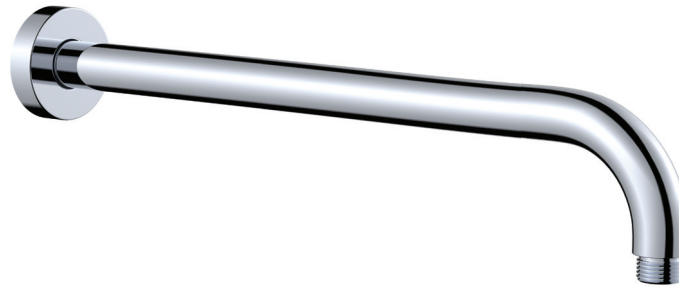

# Kaya® SHOWER ARM

## Features

- Round curved style
- Made from lead-free stainless steel
- Flange included
- Female 1/2" BSP inlet

## Available in

Electroplated  
Chrome  
**422118**

Electroplated  
Matte White  
**422118MW**

Electroplated  
Matte Black  
**422118B**

PVD  
Brushed Nickel  
**422118BN**

PVD  
Gun Metal  
**422118GM**

PVD  
Urban Brass  
**422118UB**