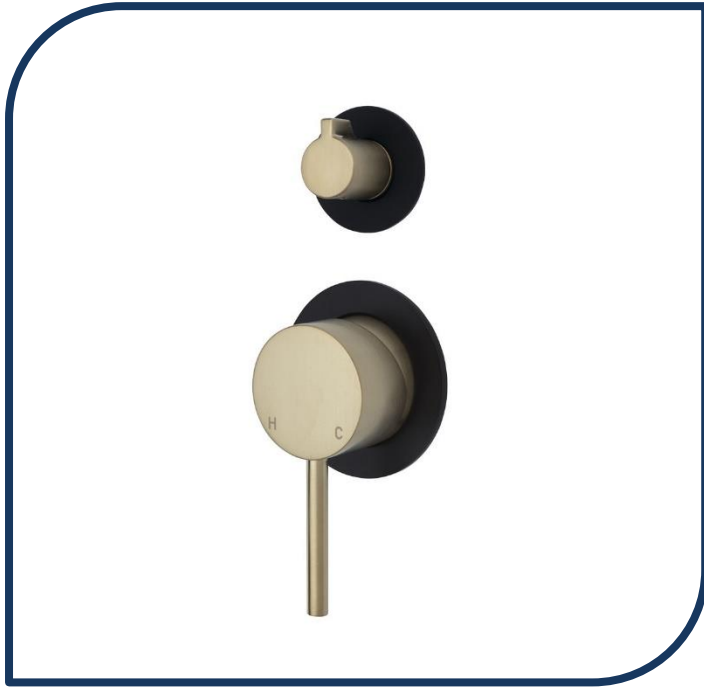

### Kaya Small Bath/Shower Diverter Mixer Urban Brass With Matte Black Plate – 228102UBB-4

Kaya offers an extensive range of mixers, tapware, showers, accessories and bath outlets to create the ultimate design for your bathroom.

- ✓ Small back plates
- ✓ Pin lever handle
- ✓ Designed for shower or bath
- ✓ Made from solid brass
- ✓ Urban Brass with Matte Black back plates finish (also available in brushed nickel, chrome, matte black, urban brass and mixed finishes)