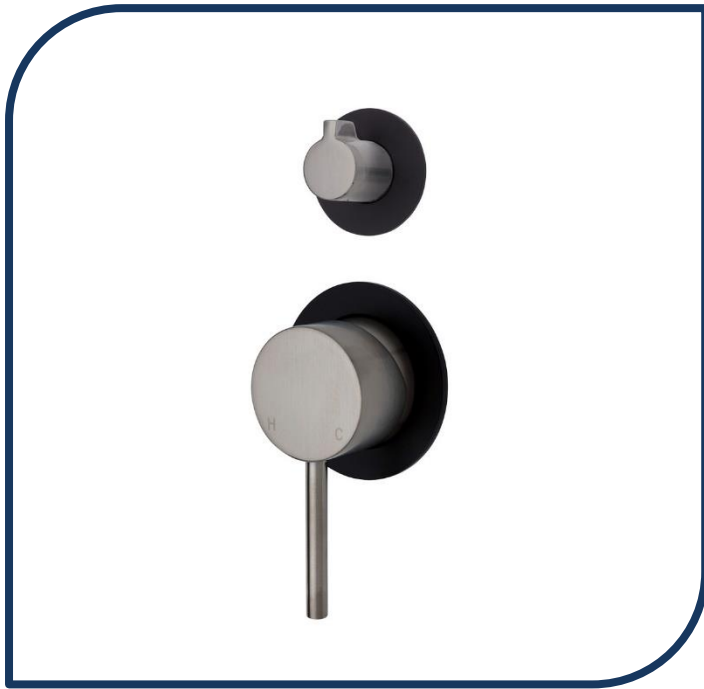

Product Specification Sheet

Kaya Small Bath/Shower Diverter Mixer Brushed Nickel With Matte Black Plate – 228102BNB-4

Kaya offers an extensive range of mixers, tapware, showers, accessories and bath outlets to create the ultimate design for your bathroom.

- ✓ Small back plates
- ✓ Pin lever handle
- ✓ Designed for shower or bath
- ✓ Made from solid brass
- ✓ Brushed Nickel with Matte Black back plates finish (also available in brushed nickel, chrome, matte black, urban brass and mixed finishes)

fienza®

Available in

Polished
Chrome

PVD
Brushed Nickel

Electroplated
Matte Black

PVD
Urban Brass

Mixed finishes
available. See our
website for details.