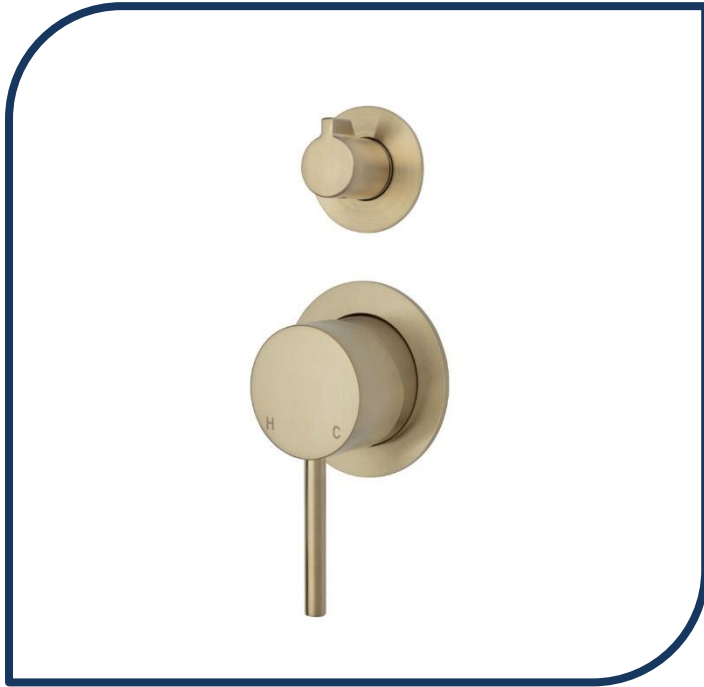

### Kaya Small Bath/Shower Diverter Mixer Urban Brass – 228102UB-4

Kaya offers an extensive range of mixers, tapware, showers, accessories and bath outlets to create the ultimate design for your bathroom.

- ✓ Small back plates
- ✓ Pin lever handle
- ✓ Designed for shower or bath
- ✓ Made from solid brass
- ✓ Urban Brass finish (also available in brushed nickel, chrome, matte black and mixed finishes)

fienza®