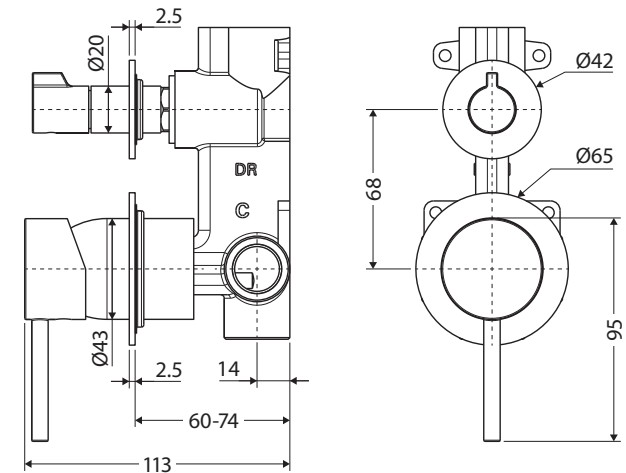

Kaya® WALL DIVERTER MIXER SMALL ROUND PLATES

Features

- Designed for shower and bath
- Round, pin lever handle design
- Made from solid brass
- High quality European cartridge (35 mm)

Please note: This product may have a visible Fienza or Watermark logo.

While we aim to ensure specifications are correct at the time of publication, Fienza reserves the right to make modifications without prior notice. Physical colour may vary from image shown. All measurements are shown in millimetres. Always use physical product measurements for mark-ups and roughing-in as the technical drawing may differ from actual product received.