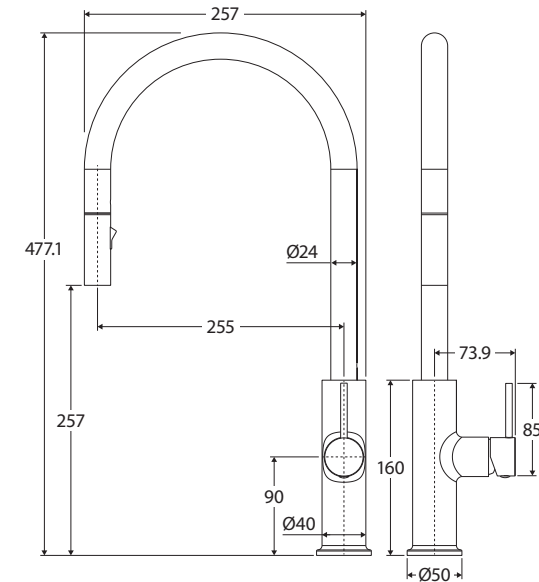

Kaya® PULL-OUT SINK MIXER

Features

WELS 6 Star rated, 4.5L/min

- Designed for kitchen and laundry
- Pull-out nozzle - maximum reach: 430 mm
- Two water-flow settings: normal and spray
- Round pin lever handle design
- Gooseneck outlet
- Swivel function
- Made from solid brass
- High quality European cartridge (25 mm)
- PEX split-resistant hoses

Please note: This product may have a visible Fienza or Watermark logo.

Available in

Electroplated
Chrome
228108

Electroplated
Matte White
228108MW

Electroplated
Matte Black
228108B

PVD
Brushed Nickel
228108BN

PVD
Gun Metal
228108GM

PVD
Urban Brass
228108UB

Cleaning & Care

- Regularly clean with mild soapy water using a microfibre cloth.
- In highly polluted or coastal locations, we recommend cleaning 2-3 times per week.
- Do not use harsh detergents, bleach, cream cleaners or citrus based cleaners. These substances are abrasive and will damage the surface.
- Do not use undue pressure and wipe in one direction only.

While we aim to ensure specifications are correct at the time of publication, Fienza reserves the right to make modifications without prior notice. Physical colour may vary from image shown. All measurements are shown in millimetres. Always use physical product measurements for mark-ups and roughing-in as the technical drawing may differ from actual product received.