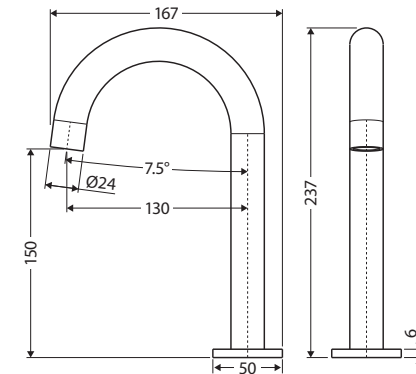

Kaya®

HOB-MOUNTED BASIN/BATH OUTLET

Features

- Hob-mounted, fixed position
- Includes pre-fitted basin aerator and free-flow bath aerator
- Made from solid brass
- Push-fit installation
- Male ½" BSPP inlet
- **WELS 5 Star rated, 5L/min when installed over basin**

While we aim to ensure specifications are correct at the time of publication, Fienza reserves the right to make modifications without prior notice. Physical colour may vary from image shown. All measurements are shown in millimetres. Always use physical product measurements for mark-ups and roughing-in as the technical drawing may differ from actual product received.