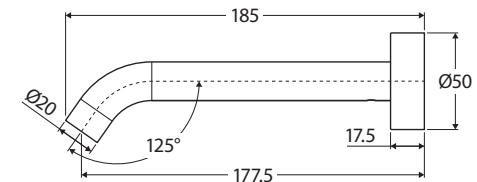

Kaya®

BASIN/BATH OUTLET, 180MM

Features

- Wall mounted, fixed position
- Includes pre-fitted basin aerator and free-flow bath aerator
- Push-fit installation
- Made from solid brass
- Female ½" BSPP inlet
- **WELS 5 Star rated, 5L/min when installed over basin**

While we aim to ensure specifications are correct at the time of publication, Fienza reserves the right to make modifications without prior notice. Physical colour may vary from image shown. All measurements are shown in millimetres. Always use physical product measurements for mark-ups and roughing-in as the technical drawing may differ from actual product received.