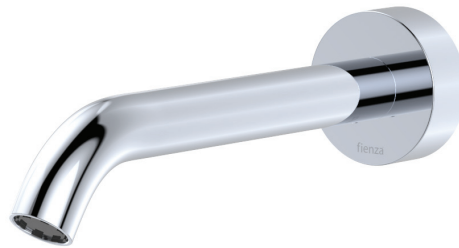

Kaya®

BASIN/BATH OUTLET, 180MM

Features

- Wall mounted, fixed position
- Includes pre-fitted basin aerator and free-flow bath aerator
- Push-fit installation
- Made from solid brass
- Female ½" BSPP inlet
- **WELS 5 Star rated, 5L/min when installed over basin**

Available in

Electroplated
Chrome
228115

Electroplated
Matte White
228115MW

Electroplated
Matte Black
228115B

PVD
Brushed Nickel
228115BN

PVD
Gun Metal
228115GM

PVD
Urban Brass
228115UB

Cleaning & Care