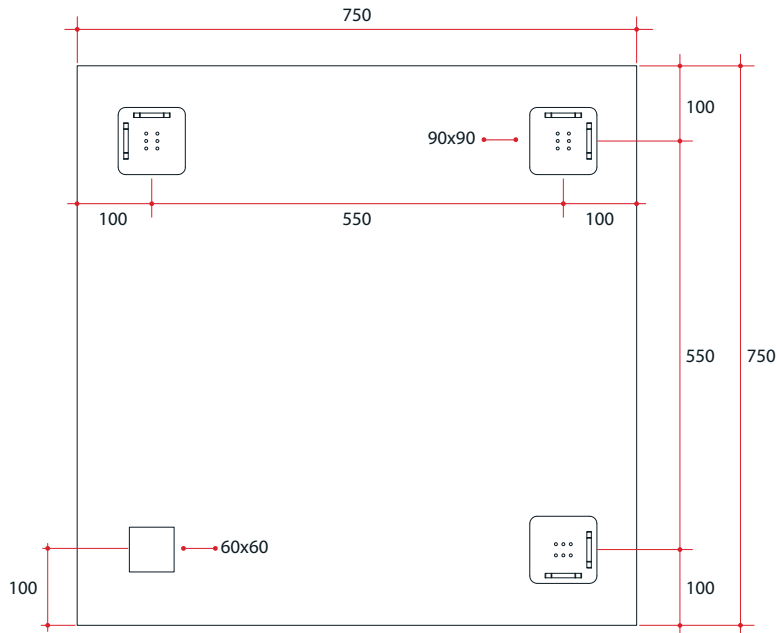

# Jackson Square Polished Edge Mirror

Note: All dimensions are in millimetres (mm)

Stock Code	Size (mm)	Shape	Edge
JS7575HN	750 x 750 x 5	Square	Polished Edge

Portrait or landscape mounting

Safety backing film