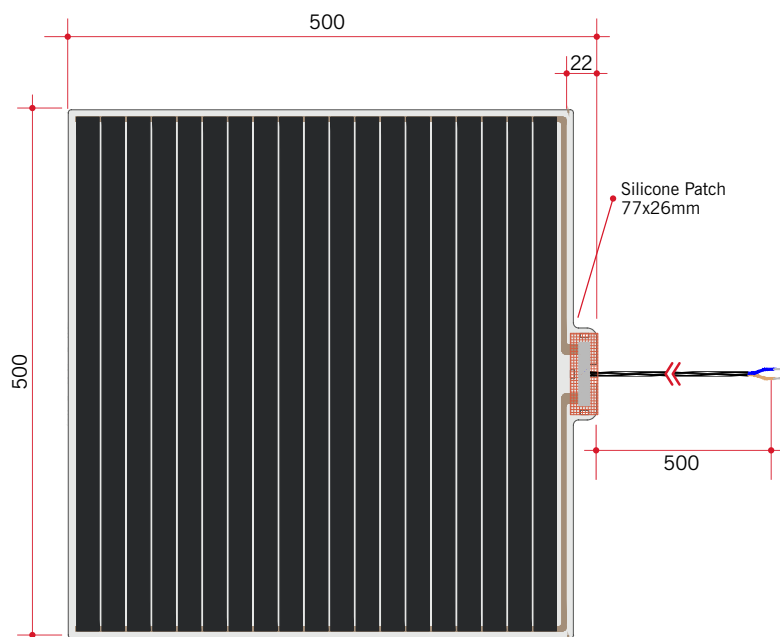

Thermomirror Mirror Demister
Ultra-thin Demister Pad for use on Bathroom Mirrors

Note: All dimensions are in millimetres (mm)

Stock Code	Size (mm)	Heat Output (W)	Voltage - Frequency
TM5050	500 x 500	30	220 - 240V 50Hz

10 year warranty

Hardwiring only

Safe for use in bathrooms

Heating pad thickness

Connection thickness

Max temperature

Fully self-adhesive

Wiring lead

Double Insulated

Made in Europe

Thermomirror demisters must be installed by a qualified electrician. The demister cannot be cut, pierced or modified in anyway.