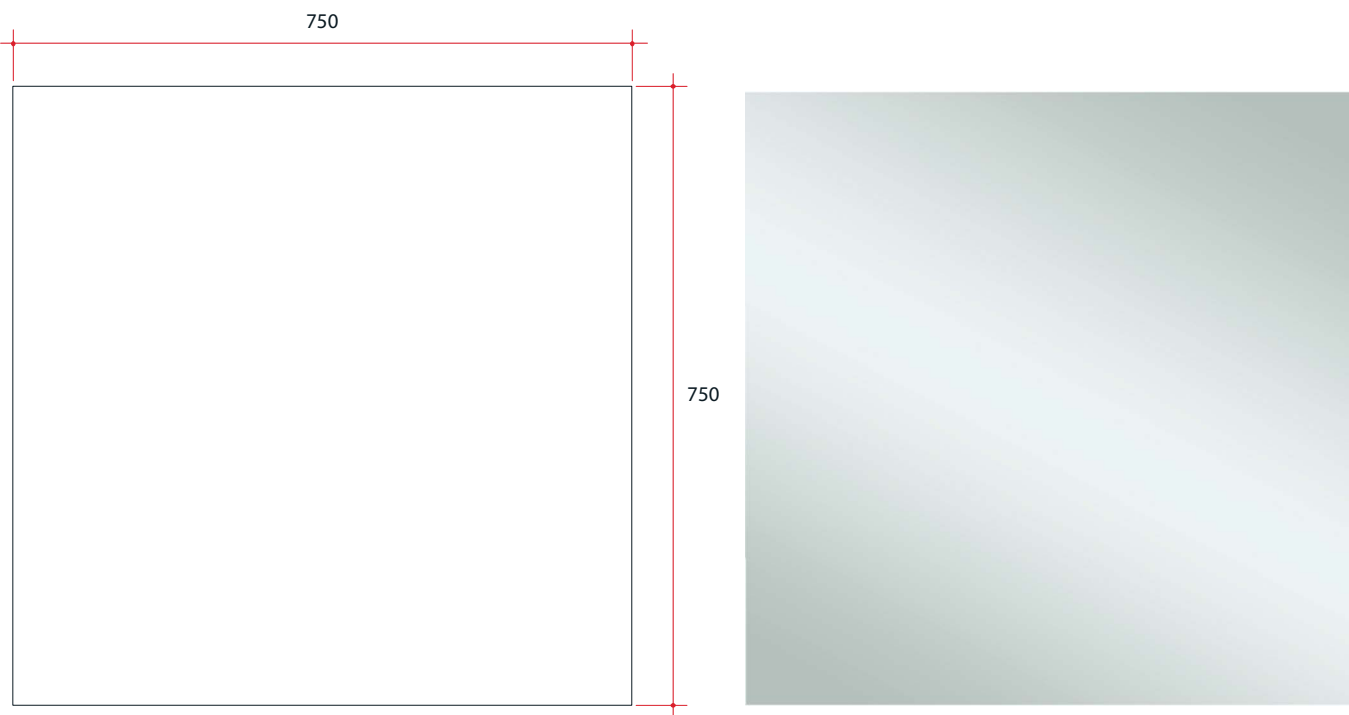

Jackson Square Polished Edge Mirror Includes Mirror Demister

Note: All dimensions are in millimetres (mm)

Stock Code	Size (mm)	Shape	Edge
JS7575GTD	750 x 750 x 5	Square	Polished Edge

Portrait or
landscape
mounting