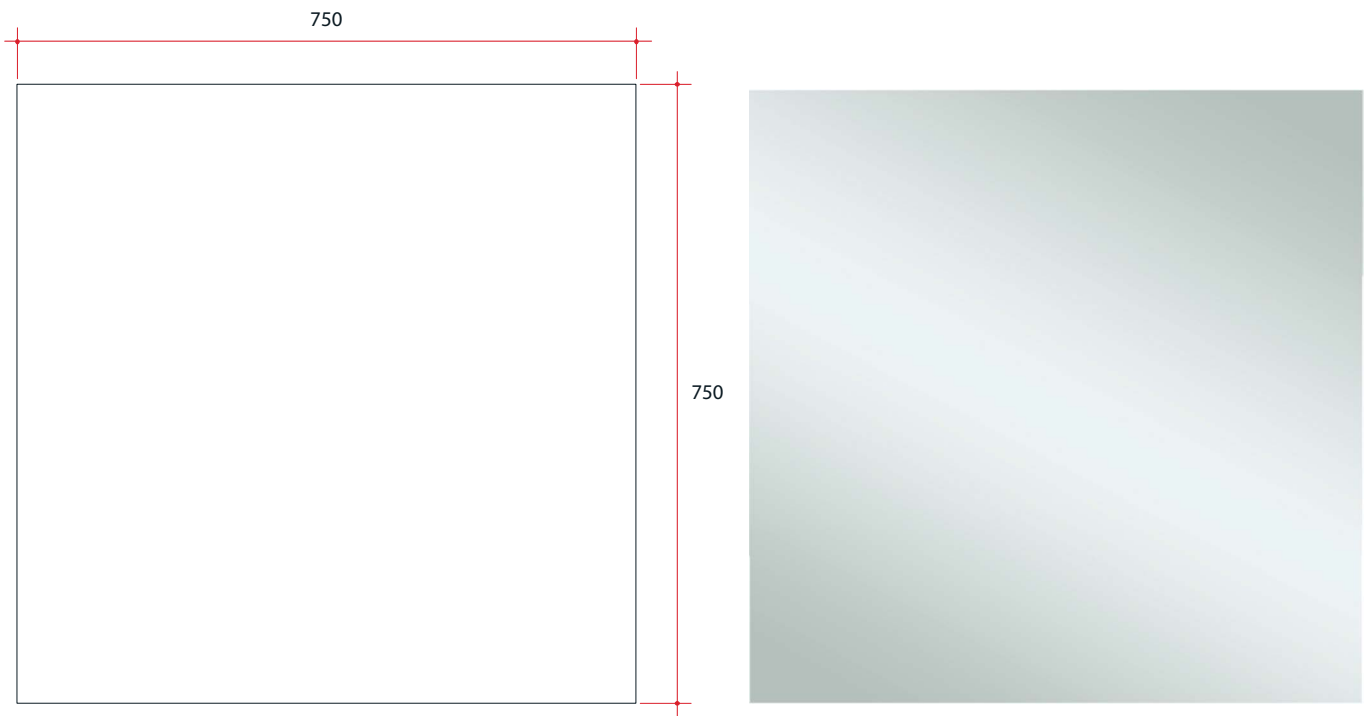

Jackson Square Polished Edge Mirror

Note: All dimensions are in millimetres (mm)

Stock Code	Size (mm)	Shape	Edge
JS7575GT	750 x 750 x 5	Square	Polished Edge

Portrait or landscape mounting

Safety backing film