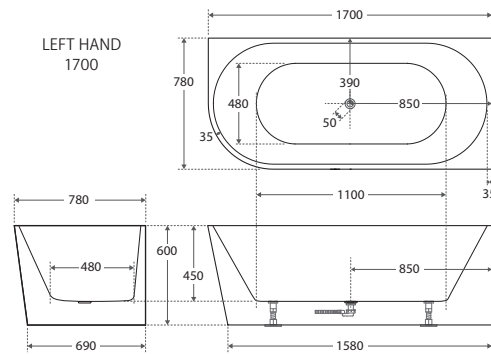

BATHS

ISABELLA

Left-hand Acrylic Corner Bath

1500mm • FR67-1500L

1700mm • FR67-1700L

- Modern slim edge design
- 2 sided corner style
- Gloss white, UV stabilised, sanitary grade acrylic
- Inbuilt steel support frame
- Adjustable steel legs
- No overflow
- Chrome waste included with bath

ISABELLA

Right-hand Acrylic Corner Bath

1500mm • FR67-1500R

1700mm • FR67-1700R

- Modern slim edge design
- 2 sided corner style
- Gloss white, UV stabilised, sanitary grade acrylic
- Inbuilt steel support frame
- Adjustable steel legs
- No overflow
- Chrome waste included with bath