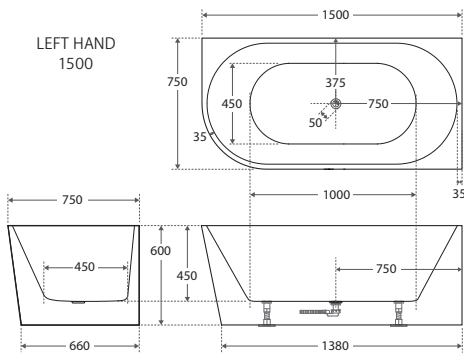

BATHS

ISABELLA

Left-hand Acrylic Corner Bath

1500mm • FR67-1500L

1700mm • FR67-1700L

- Modern slim edge design
- 2 sided corner style
- Gloss white, UV stabilised, sanitary grade acrylic
- Inbuilt steel support frame
- Adjustable steel legs
- No overflow
- Chrome waste included with bath

ISABELLA

Right-hand Acrylic Corner Bath

1500mm • FR67-1500R

1700mm • FR67-1700R

- Modern slim edge design
- 2 sided corner style
- Gloss white, UV stabilised, sanitary grade acrylic
- Inbuilt steel support frame
- Adjustable steel legs
- No overflow
- Chrome waste included with bath