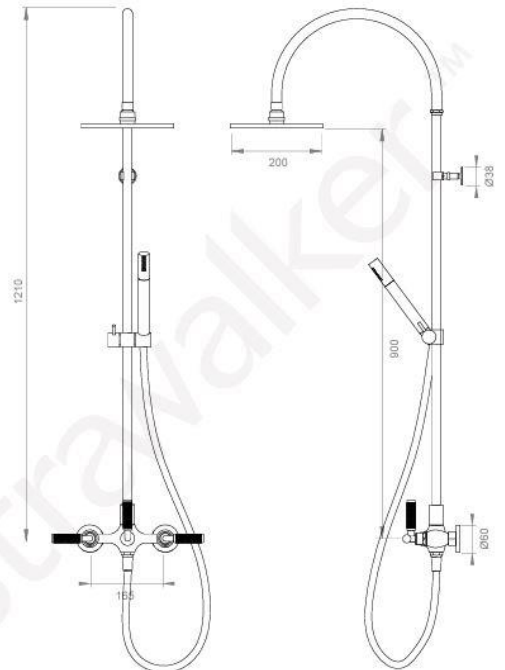

Product Specification Sheet

Icon+ Lever Knurled Exposed Shower Set with 200mm Rose & Hand Shower Chrome – A68.25.V3.KN.00

Defined by beautiful design with balanced proportions for contemporary living, Astra Walkers Icon + Lever collection presents exquisite designs that can truly enhance your bathroom space.

- ✓ Knurled lever
- ✓ 200mm overhead rose
- ✓ Includes 250mm & 300mm overhead rose
- ✓ WELS 3* Rated, 9L/min
- ✓ Chrome finish (also available in matte black, ultra, brushed platinum, urban brass, nickel and brushed chrome)

Note: custom orders are available in 20 premium finishes. Please contact us for specific requests.

astrawalker

AVAILABLE WITH:

HOSE LENGTH 1.5m