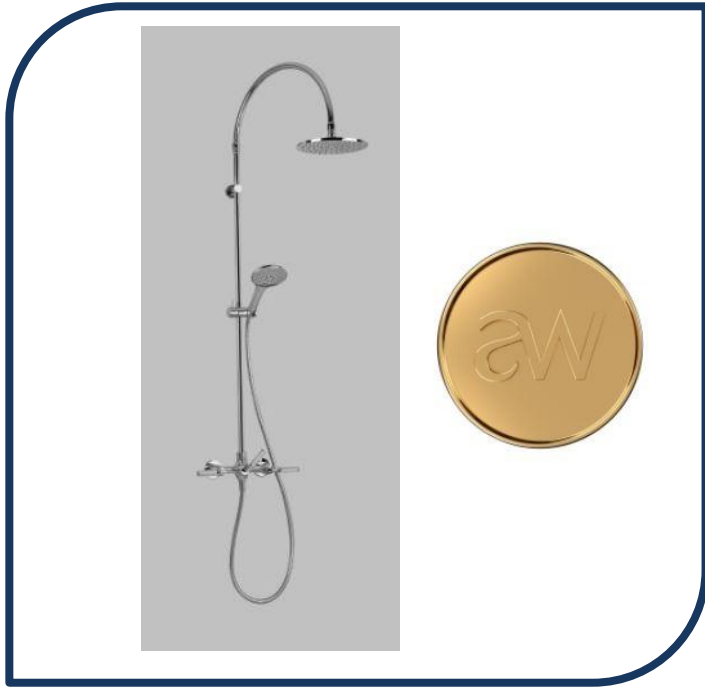

Product Specification Sheet

Icon+ Lever Knurled Exposed Shower Set with 200mm Rose & Multi-function Hand Shower Ultra – A68.25.V4.KN.03

Defined by beautiful design with balanced proportions for contemporary living, Astra Walkers Icon + Lever collection presents exquisite designs that can truly enhance your bathroom space.

- ✓ Knurled lever
- ✓ 200mm overhead rose
- ✓ Includes 250mm & 300mm overhead rose
- ✓ WELS 3* Rated, 8L/min
- ✓ Ultra – ultra photo not available Chrome pictured (also available in brushed platinum, brushed chrome, nickel, chrome, matte black and urban brass)