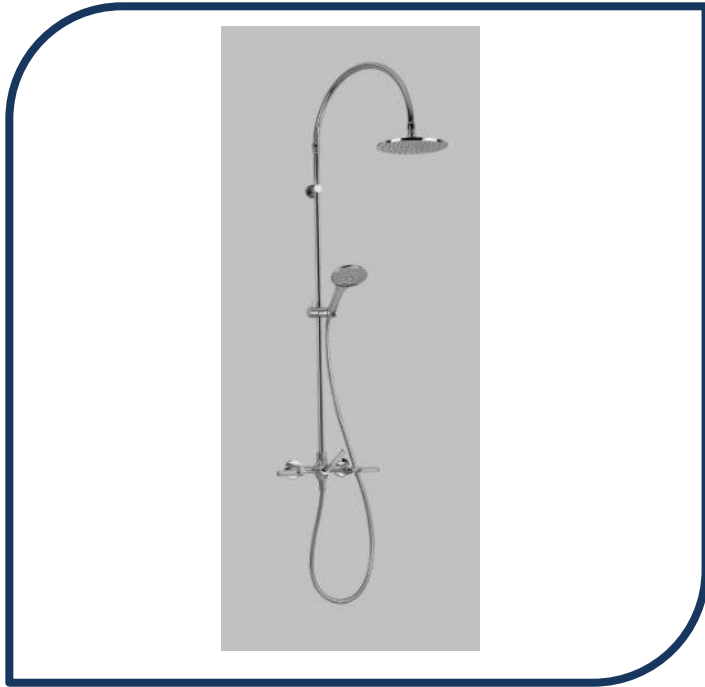

### Icon+ Lever Knurled Exposed Shower Set with 200mm Rose & Multi-function Hand Shower Chrome – A68.25.V4.KN.00

Defined by beautiful design with balanced proportions for contemporary living, Astra Walkers Icon + Lever collection presents exquisite designs that can truly enhance your bathroom space.

- ✓ Knurled lever
- ✓ 200mm overhead rose
- ✓ Includes 250mm & 300mm overhead rose
- ✓ WELS 3\* Rated, 8L/min
- ✓ Chrome finish (also available in brushed platinum, matte black, nickel, brushed chrome, ultra and urban brass)