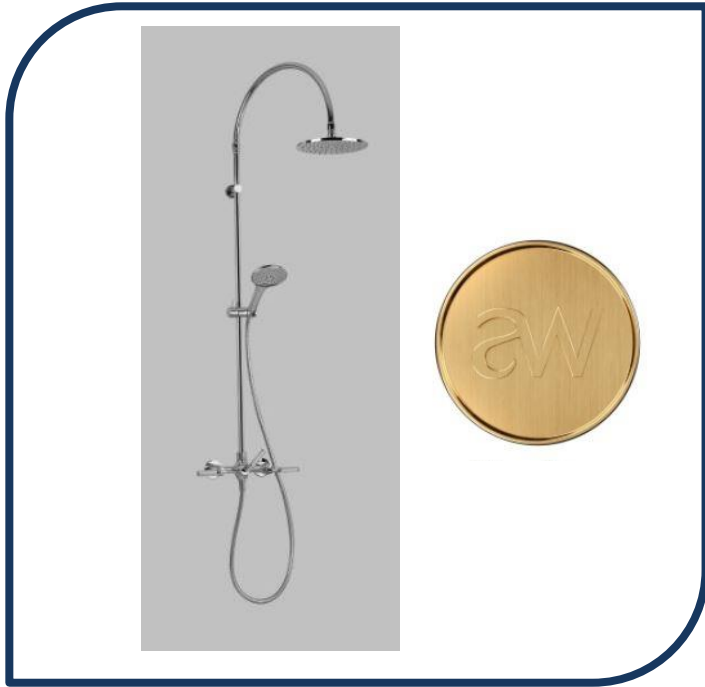

Product Specification Sheet

Icon+ Lever Knurled Exposed Shower Set with 200mm Rose & Multi-function Hand Shower Urban Brass – A68.25.V4.KN.19

Defined by beautiful design with balanced proportions for contemporary living, Astra Walkers Icon + Lever collection presents exquisite designs that can truly enhance your bathroom space.

- ✓ Knurled lever
- ✓ 200mm overhead rose
- ✓ Includes 250mm & 300mm overhead rose
- ✓ WELS 3* Rated, 8L/min
- ✓ Urban Brass – urban brass photo not available Chrome pictured (also available in brushed platinum, nickel, ultra, chrome, matte black and brushed chrome)