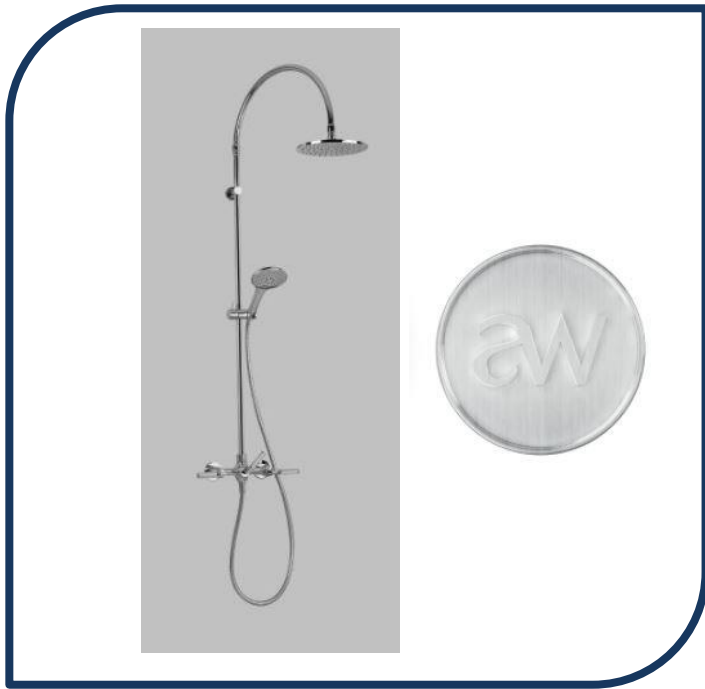

### Icon+ Lever Knurled Exposed Shower Set with 200mm Rose & Multi-function Hand Shower Brushed Chrome – A68.25.V4.KN.06

Defined by beautiful design with balanced proportions for contemporary living, Astra Walkers Icon + Lever collection presents exquisite designs that can truly enhance your bathroom space.

- ✓ Knurled lever
- ✓ 200mm overhead rose
- ✓ Includes 250mm & 300mm overhead rose
- ✓ WELS 3\* Rated, 8L/min
- ✓ Brushed Chrome – brushed chrome photo not available Chrome pictured (also available in brushed platinum, nickel, ultra, chrome, matte black and urban brass)