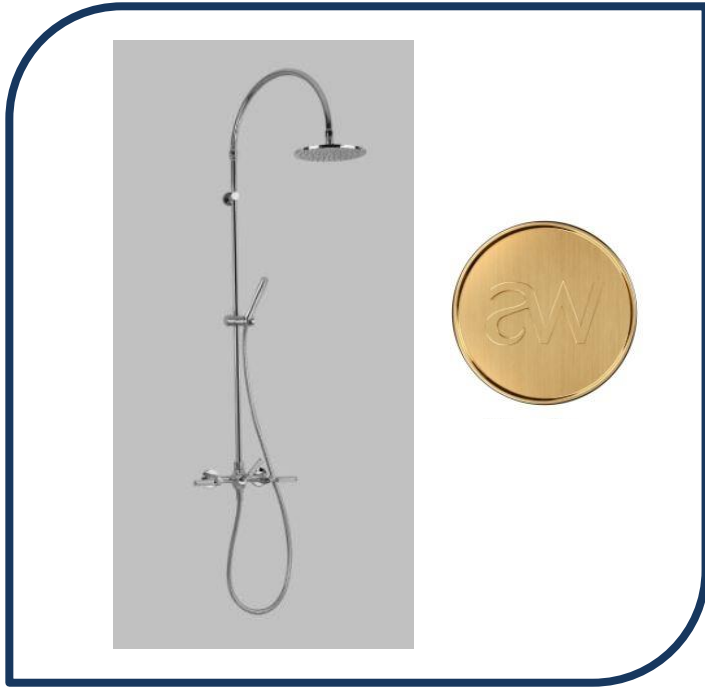

### Icon+ Lever Knurled Exposed Shower Set with 200mm Rose & Hand Shower Urban Brass – A68.25.V3.KN.19

Defined by beautiful design with balanced proportions for contemporary living, Astra Walkers Icon + Lever collection presents exquisite designs that can truly enhance your bathroom space.

- ✓ Knurled lever
- ✓ 200mm overhead rose
- ✓ Includes 250mm & 300mm overhead rose
- ✓ WELS 3\* Rated, 9L/min
- ✓ Urban Brass – urban brass photo not available Chrome pictured (also available in brushed platinum, matte black, nickel, brushed chrome, ultra and chrome)