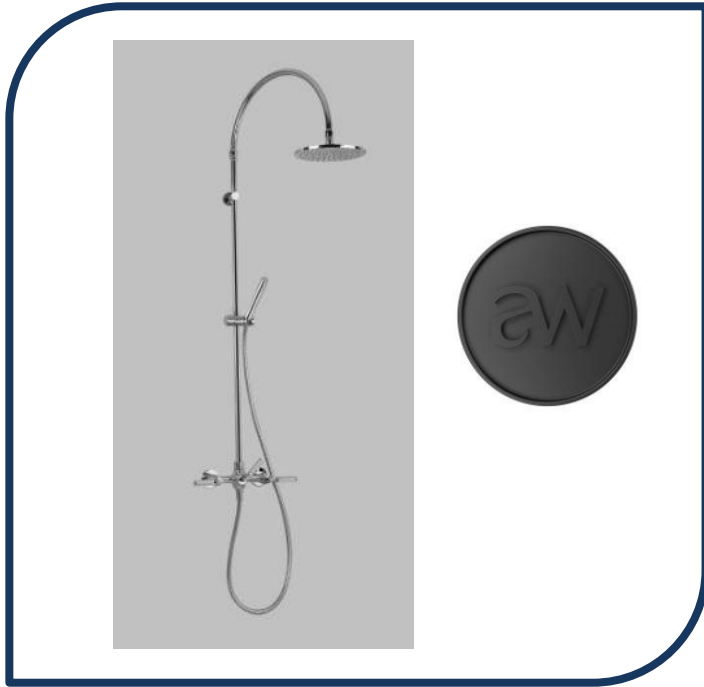

Product Specification Sheet

Icon+ Lever Knurled Exposed Shower Set with 200mm Rose & Hand Shower Matte Black – A68.25.V3.KN.02

Defined by beautiful design with balanced proportions for contemporary living, Astra Walkers Icon + Lever collection presents exquisite designs that can truly enhance your bathroom space.

- ✓ Knurled lever
- ✓ 200mm overhead rose
- ✓ Includes 250mm & 300mm overhead rose
- ✓ WELS 3* Rated, 9L/min
- ✓ Matte Black – matte black photo not available Chrome pictured (also available in brushed platinum, ultra, brushed platinum, urban brass, nickel and chrome)