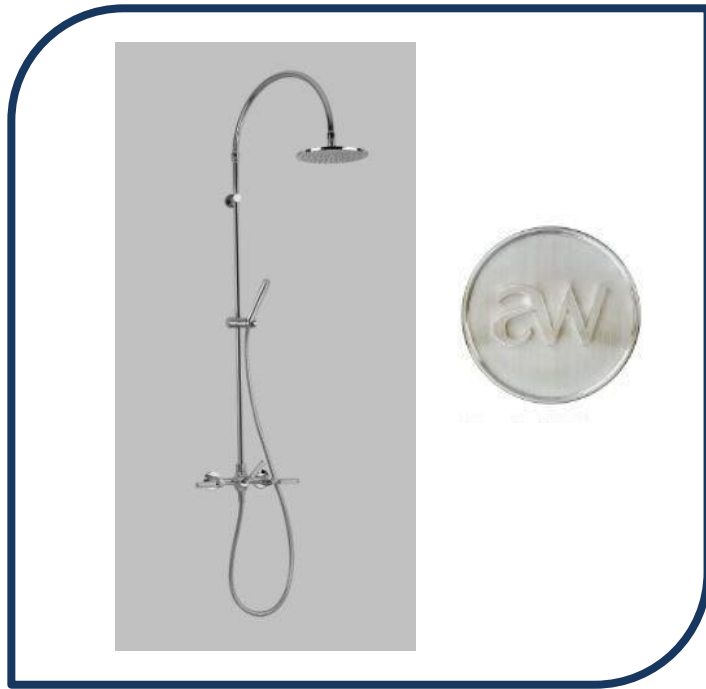

### Icon+ Lever Knurled Exposed Shower Set with 200mm Rose & Hand Shower Brushed Platinum – A68.25.V3.KN.01

Defined by beautiful design with balanced proportions for contemporary living, Astra Walkers Icon + Lever collection presents exquisite designs that can truly enhance your bathroom space.

- ✓ Knurled lever
- ✓ 200mm overhead rose
- ✓ Includes 250mm & 300mm overhead rose
- ✓ WELS 3\* Rated, 9L/min
- ✓ Brushed Platinum – brushed platinum photo not available Chrome pictured (also available in matte black, ultra, brushed platinum, urban brass, nickel and chrome)