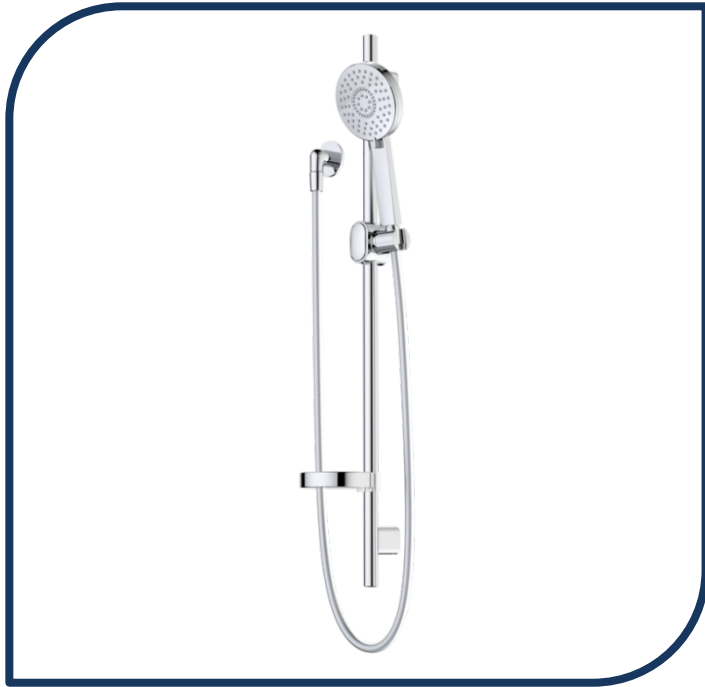

Product Specification Sheet

Hugo Multifunction Rail Shower – 9541.043A

Hugo's balanced proportions are all about creating simple, timeless elegance. Careful ergonomic styling and use of elongated slim lines create a simple look and pleasing feel.

- ✓ Five spray options for added functionality
- ✓ Includes convenient, integrated chrome soap dish
- ✓ Push button slider for easy height adjustment
- ✓ Easy clean silicone nozzles
- ✓ Smooth, silverflex shower hose for durability and easy cleaning
- ✓ Match with Dorf Hugo Mixer range
- ✓ WELS 3 star
- ✓ Chrome finish