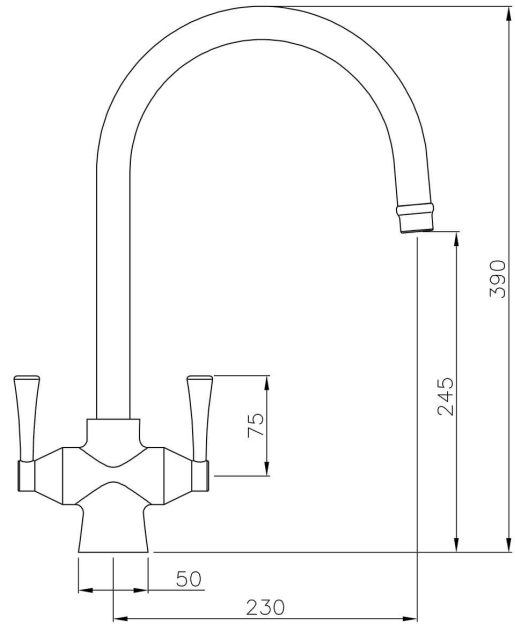

Gosford Double Sink Mixer - Chrome

Code: GO201DM-CH

Specifications

- Material: Brass
- Finish: Chrome
- WELS Rating: 5 Star (5.5L/min) (R:T41451)
- Quarter turn ceramic disk valves
- Watermark approved to Australian Standards
- Swivel Spout