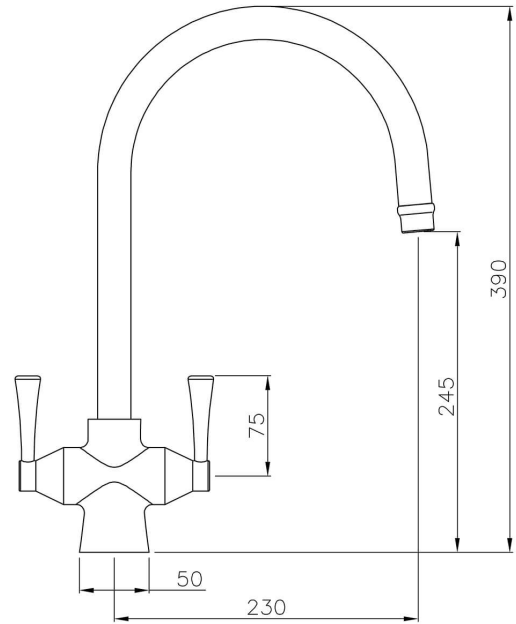

Gosford Double Sink Mixer - Brushed Nickel

Code: GO202DM-BN

Specifications

- Material: Brass
- Finish: Brushed Nickel
- WELS Rating: 5 Star (5.5L/min) (R:T41451)
- Quarter turn ceramic disk valves
- Watermark approved to Australian Standards
- Swivel Spout