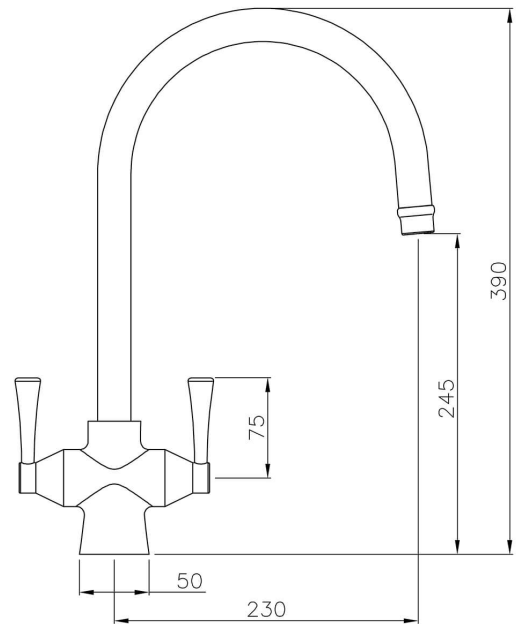

## Gosford Double Sink Mixer - Brushed Brass

**Code:** GO203DM-BB

### Specifications

- Material: Brass
- Finish: Brushed Brass
- WELS Rating: 5 Star (5.5L/min) (R:T41451)
- Quarter turn ceramic disk valves
- Watermark approved to Australian Standards
- Swivel Spout